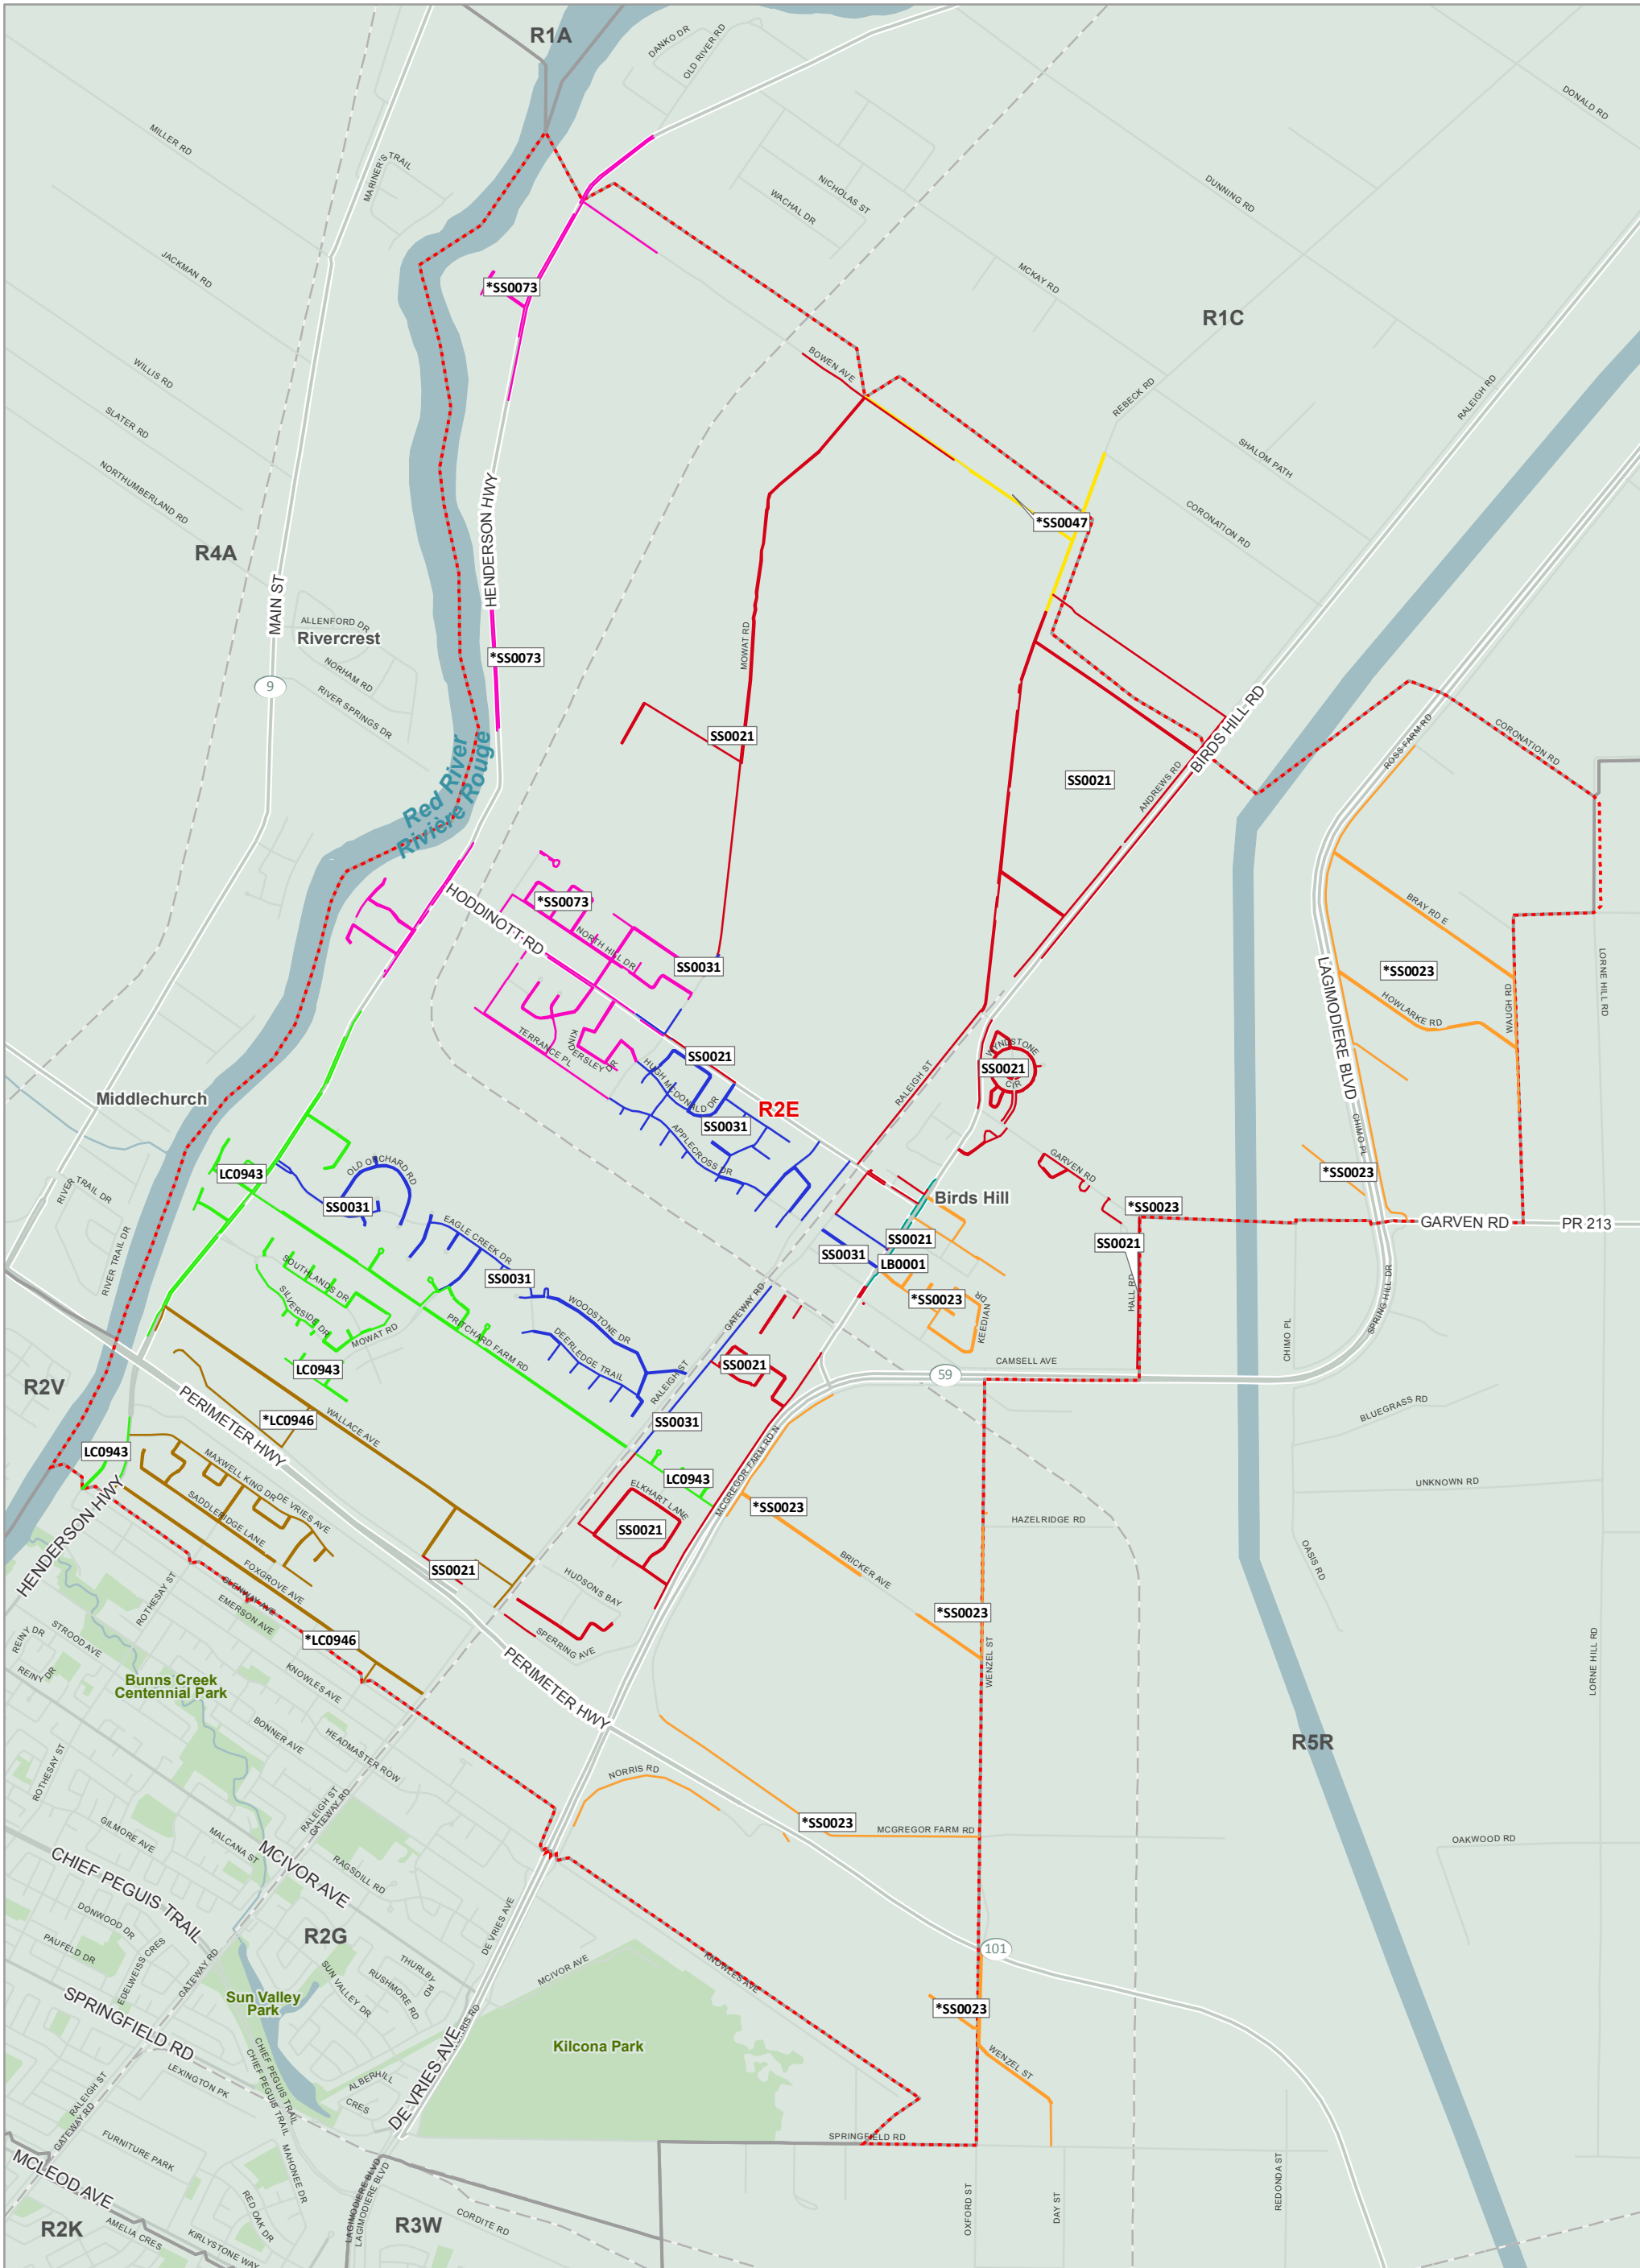

The Delivery Mode names that have an asterisk (\*) indicate Modes that are split between more than one (1) FSA.  
Les noms des modes de livraison avec un astérisque (\*) indiquent des modes partagés entre plusieurs RTA.

From anywhere... De partout...  
to anyone jusqu'à vous

Copyright © Canada Post Corporation, 2023 - This map is provided for the sole use of Canada Post customers in preparing their mail. Any other use, including resale and the use of the map as a component of another product or service, is strictly prohibited. The map is provided "as is" and Canada Post disclaims any warranty whatsoever. The map must be used only during the validity period noted and must be destroyed following the expiry of such validity period. If no validity period is indicated on the map, the map must be destroyed 30 days from the date you obtained the map from Householder Counts & Maps. All rights not expressly granted are reserved by Canada Post and its licensors.

## FSA Map Carte de RTA

0 0.2750.55 1.1 1.65 2.2 km