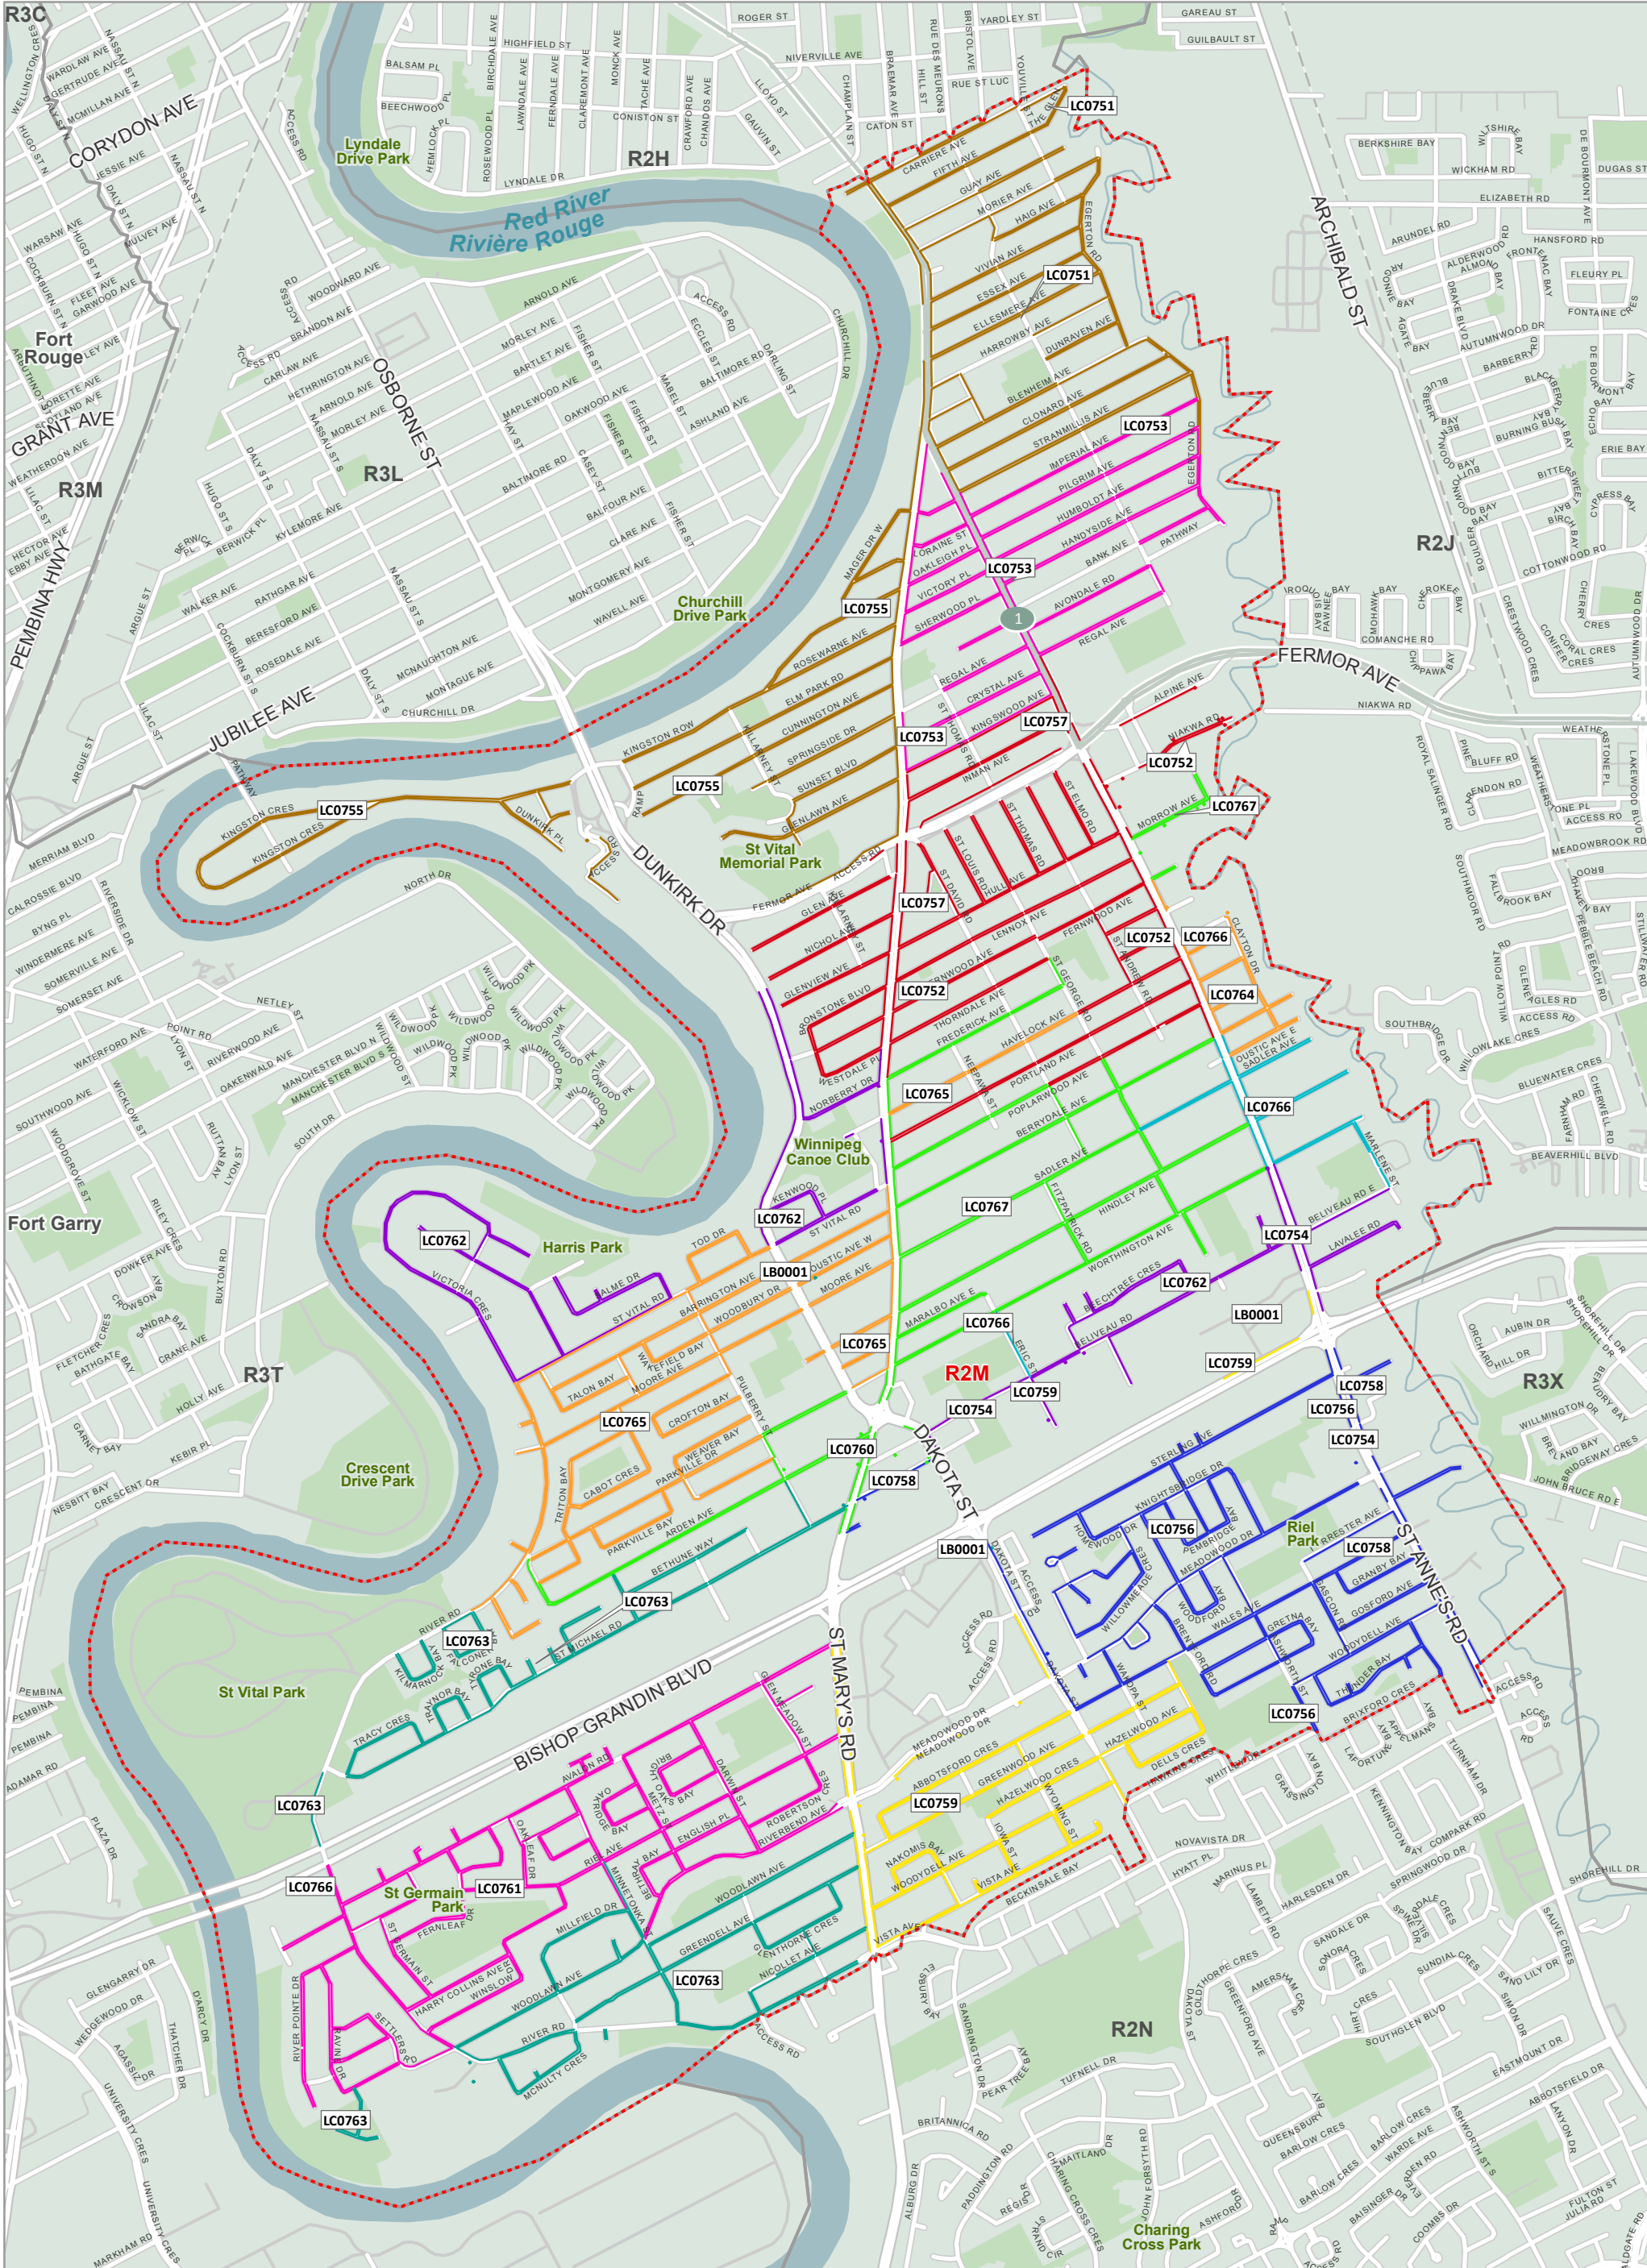

The Delivery Mode names that have an asterisk (*) indicate Modes that are split between more than one (1) FSA.
Les noms des modes de livraison avec un astérisque (*) indiquent des modes partagés entre plusieurs RTA.

From anywhere... De partout...
to anyone jusqu'à vous

Copyright © Canada Post Corporation, 2023 - This map is provided for the sole use of Canada Post customers in preparing their mail. Any other use, including resale and the use of the map as a component of another product or service, is strictly prohibited. The map is provided "as is" and Canada Post disclaims any warranty whatsoever. The map must be used only during the validity period noted and must be destroyed following the expiry of such validity period. If no validity period is indicated on the map, the map must be destroyed 30 days from the date you obtained the map from Householder Counts & Maps. All rights not expressly granted are reserved by Canada Post and its licensors.

FSA Map Carte de RTA

0 0.1750.35 0.7 1.05 1.4 km