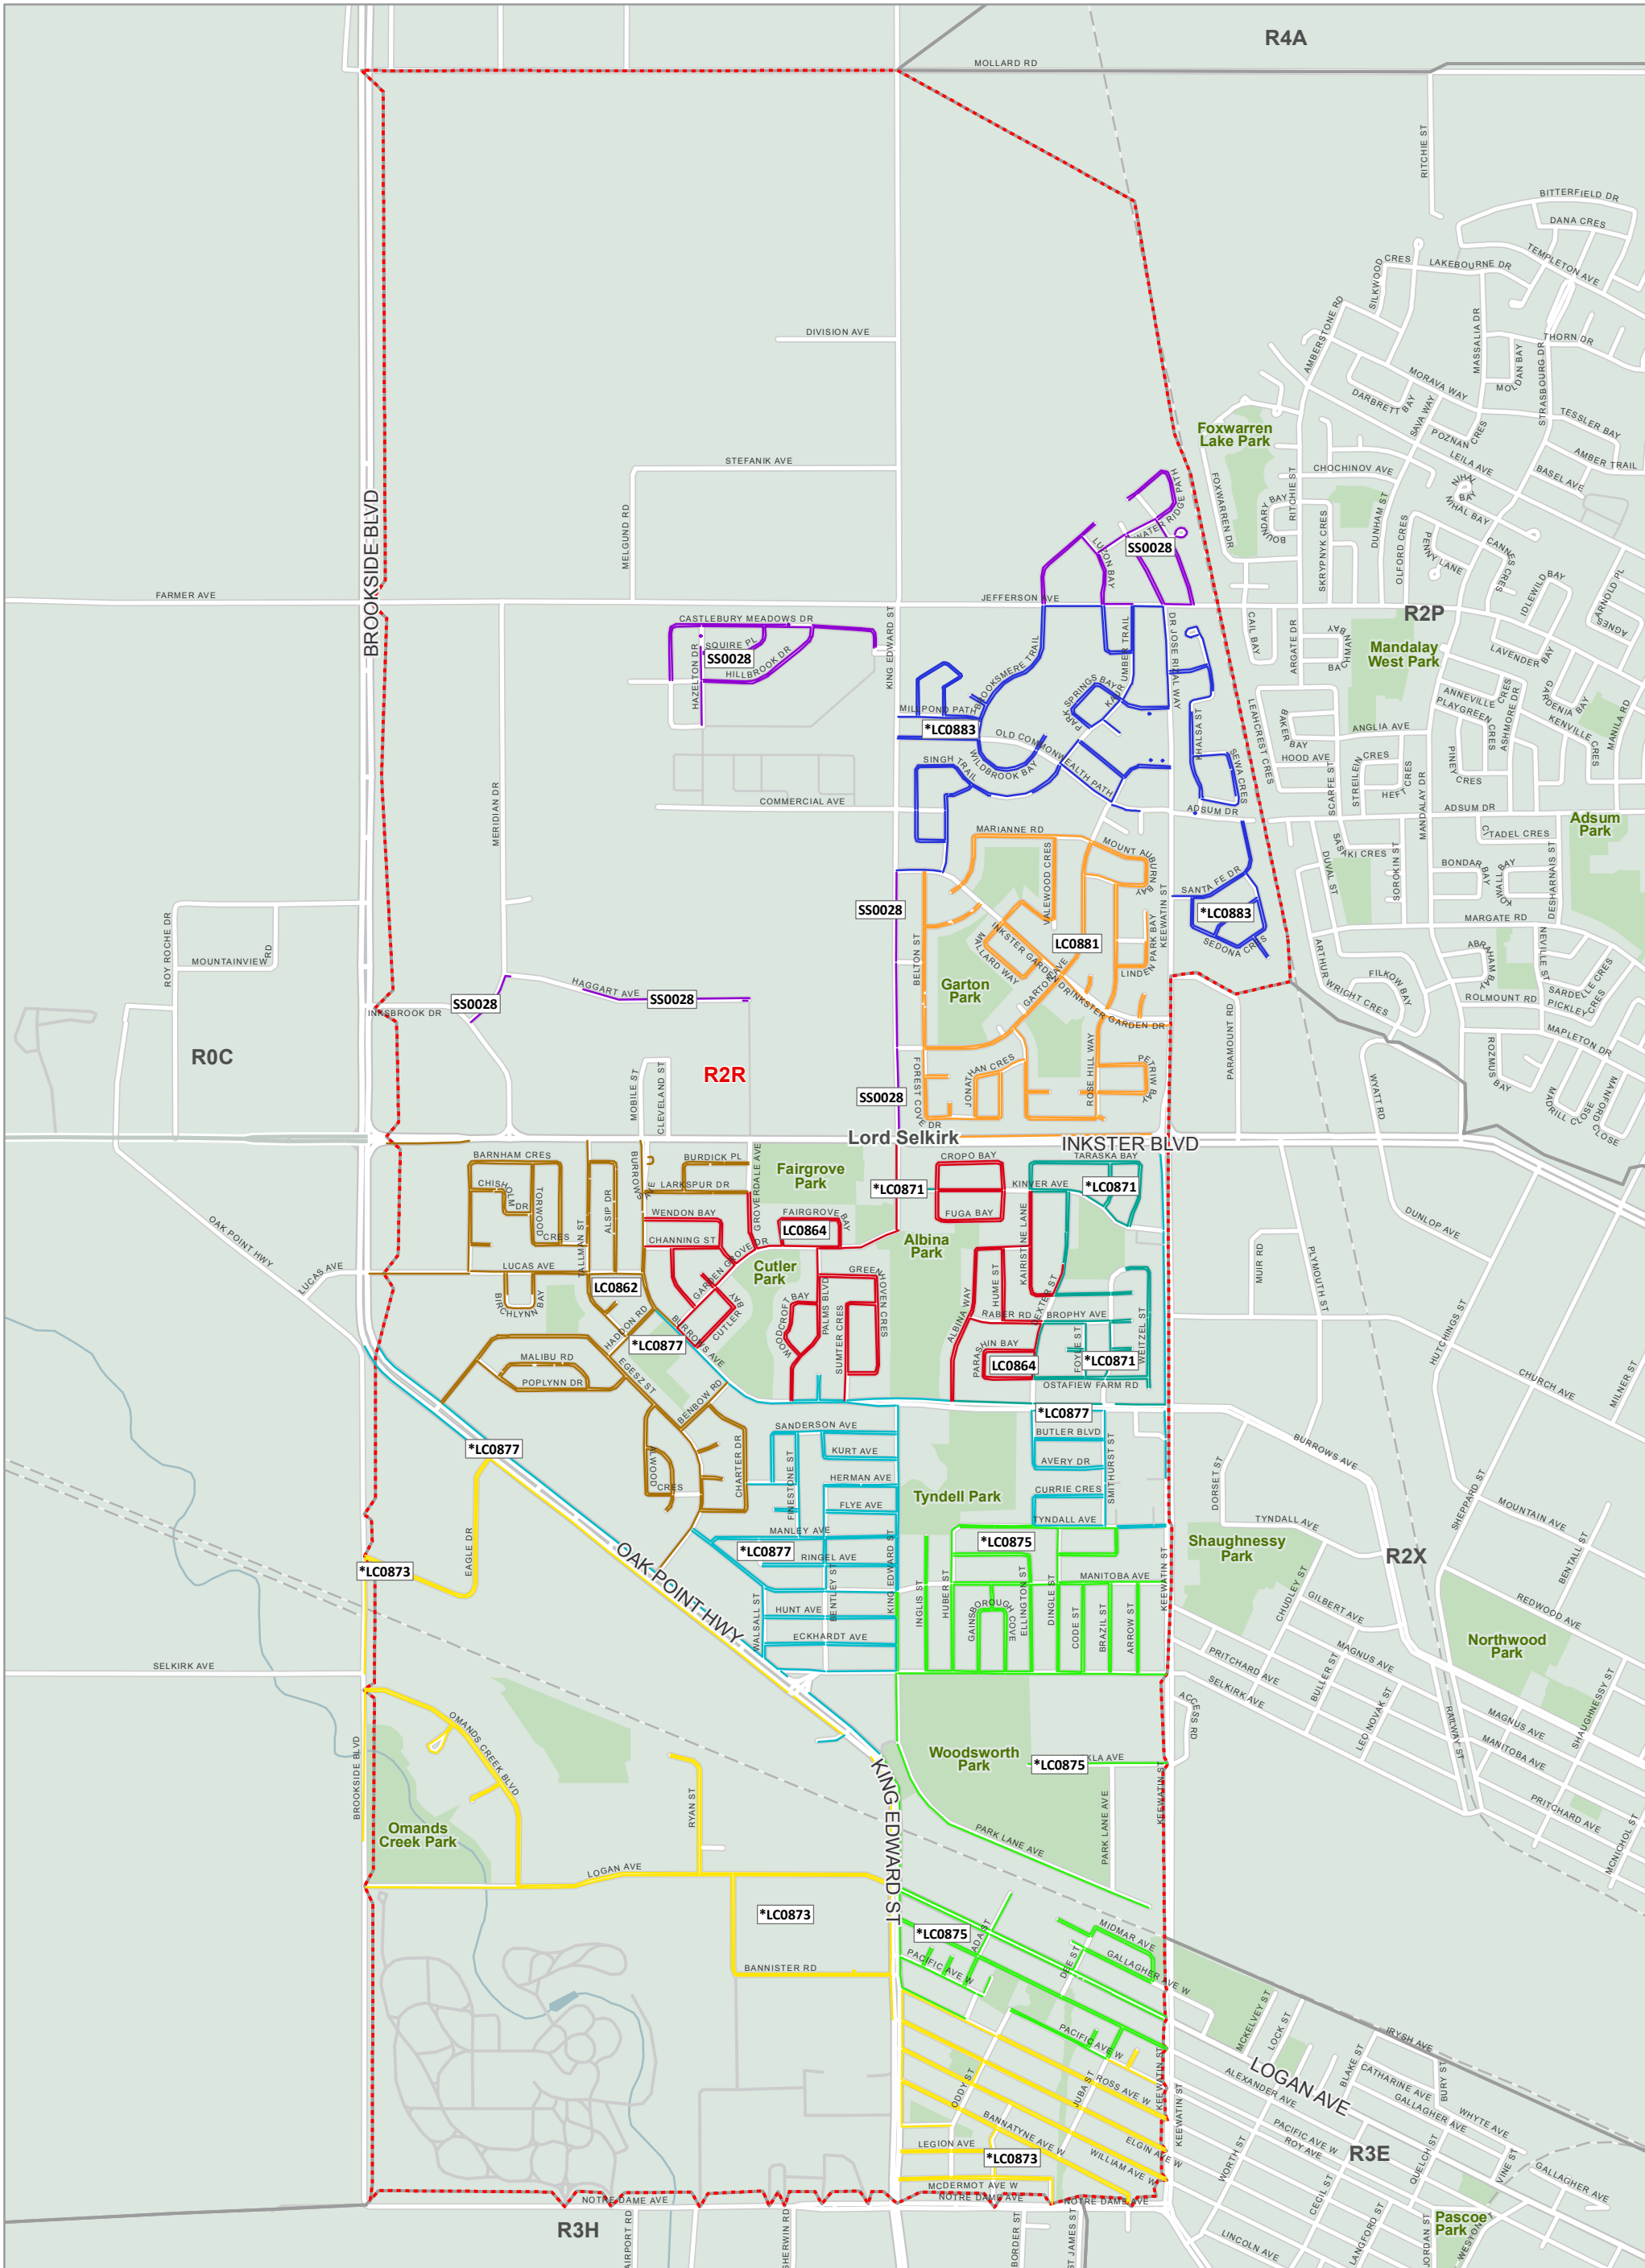

The Delivery Mode names that have an asterisk (*) indicate Modes that are split between more than one (1) FSA.
Les noms des modes de livraison avec un astérisque (*) indiquent des modes partagés entre plusieurs RTA.

From anywhere... De partout...
to anyone jusqu'à vous

Copyright © Canada Post Corporation, 2022 - This map is provided for the sole use of Canada Post customers in preparing their mail. Any other use, including resale and the use of the map as a component of another product or service, is strictly prohibited. The map is provided "as is" and Canada Post disclaims any warranty whatsoever. The map must be used only during the validity period noted and must be destroyed following the expiry of such validity period. If no validity period is indicated on the map, the map must be destroyed 30 days from the date you obtained the map from Household Counts & Maps. All rights not expressly granted are reserved by Canada Post and its licensors.

FSA Map Carte de RTA

0 0.15 0.3 0.6 0.9 1.2 km