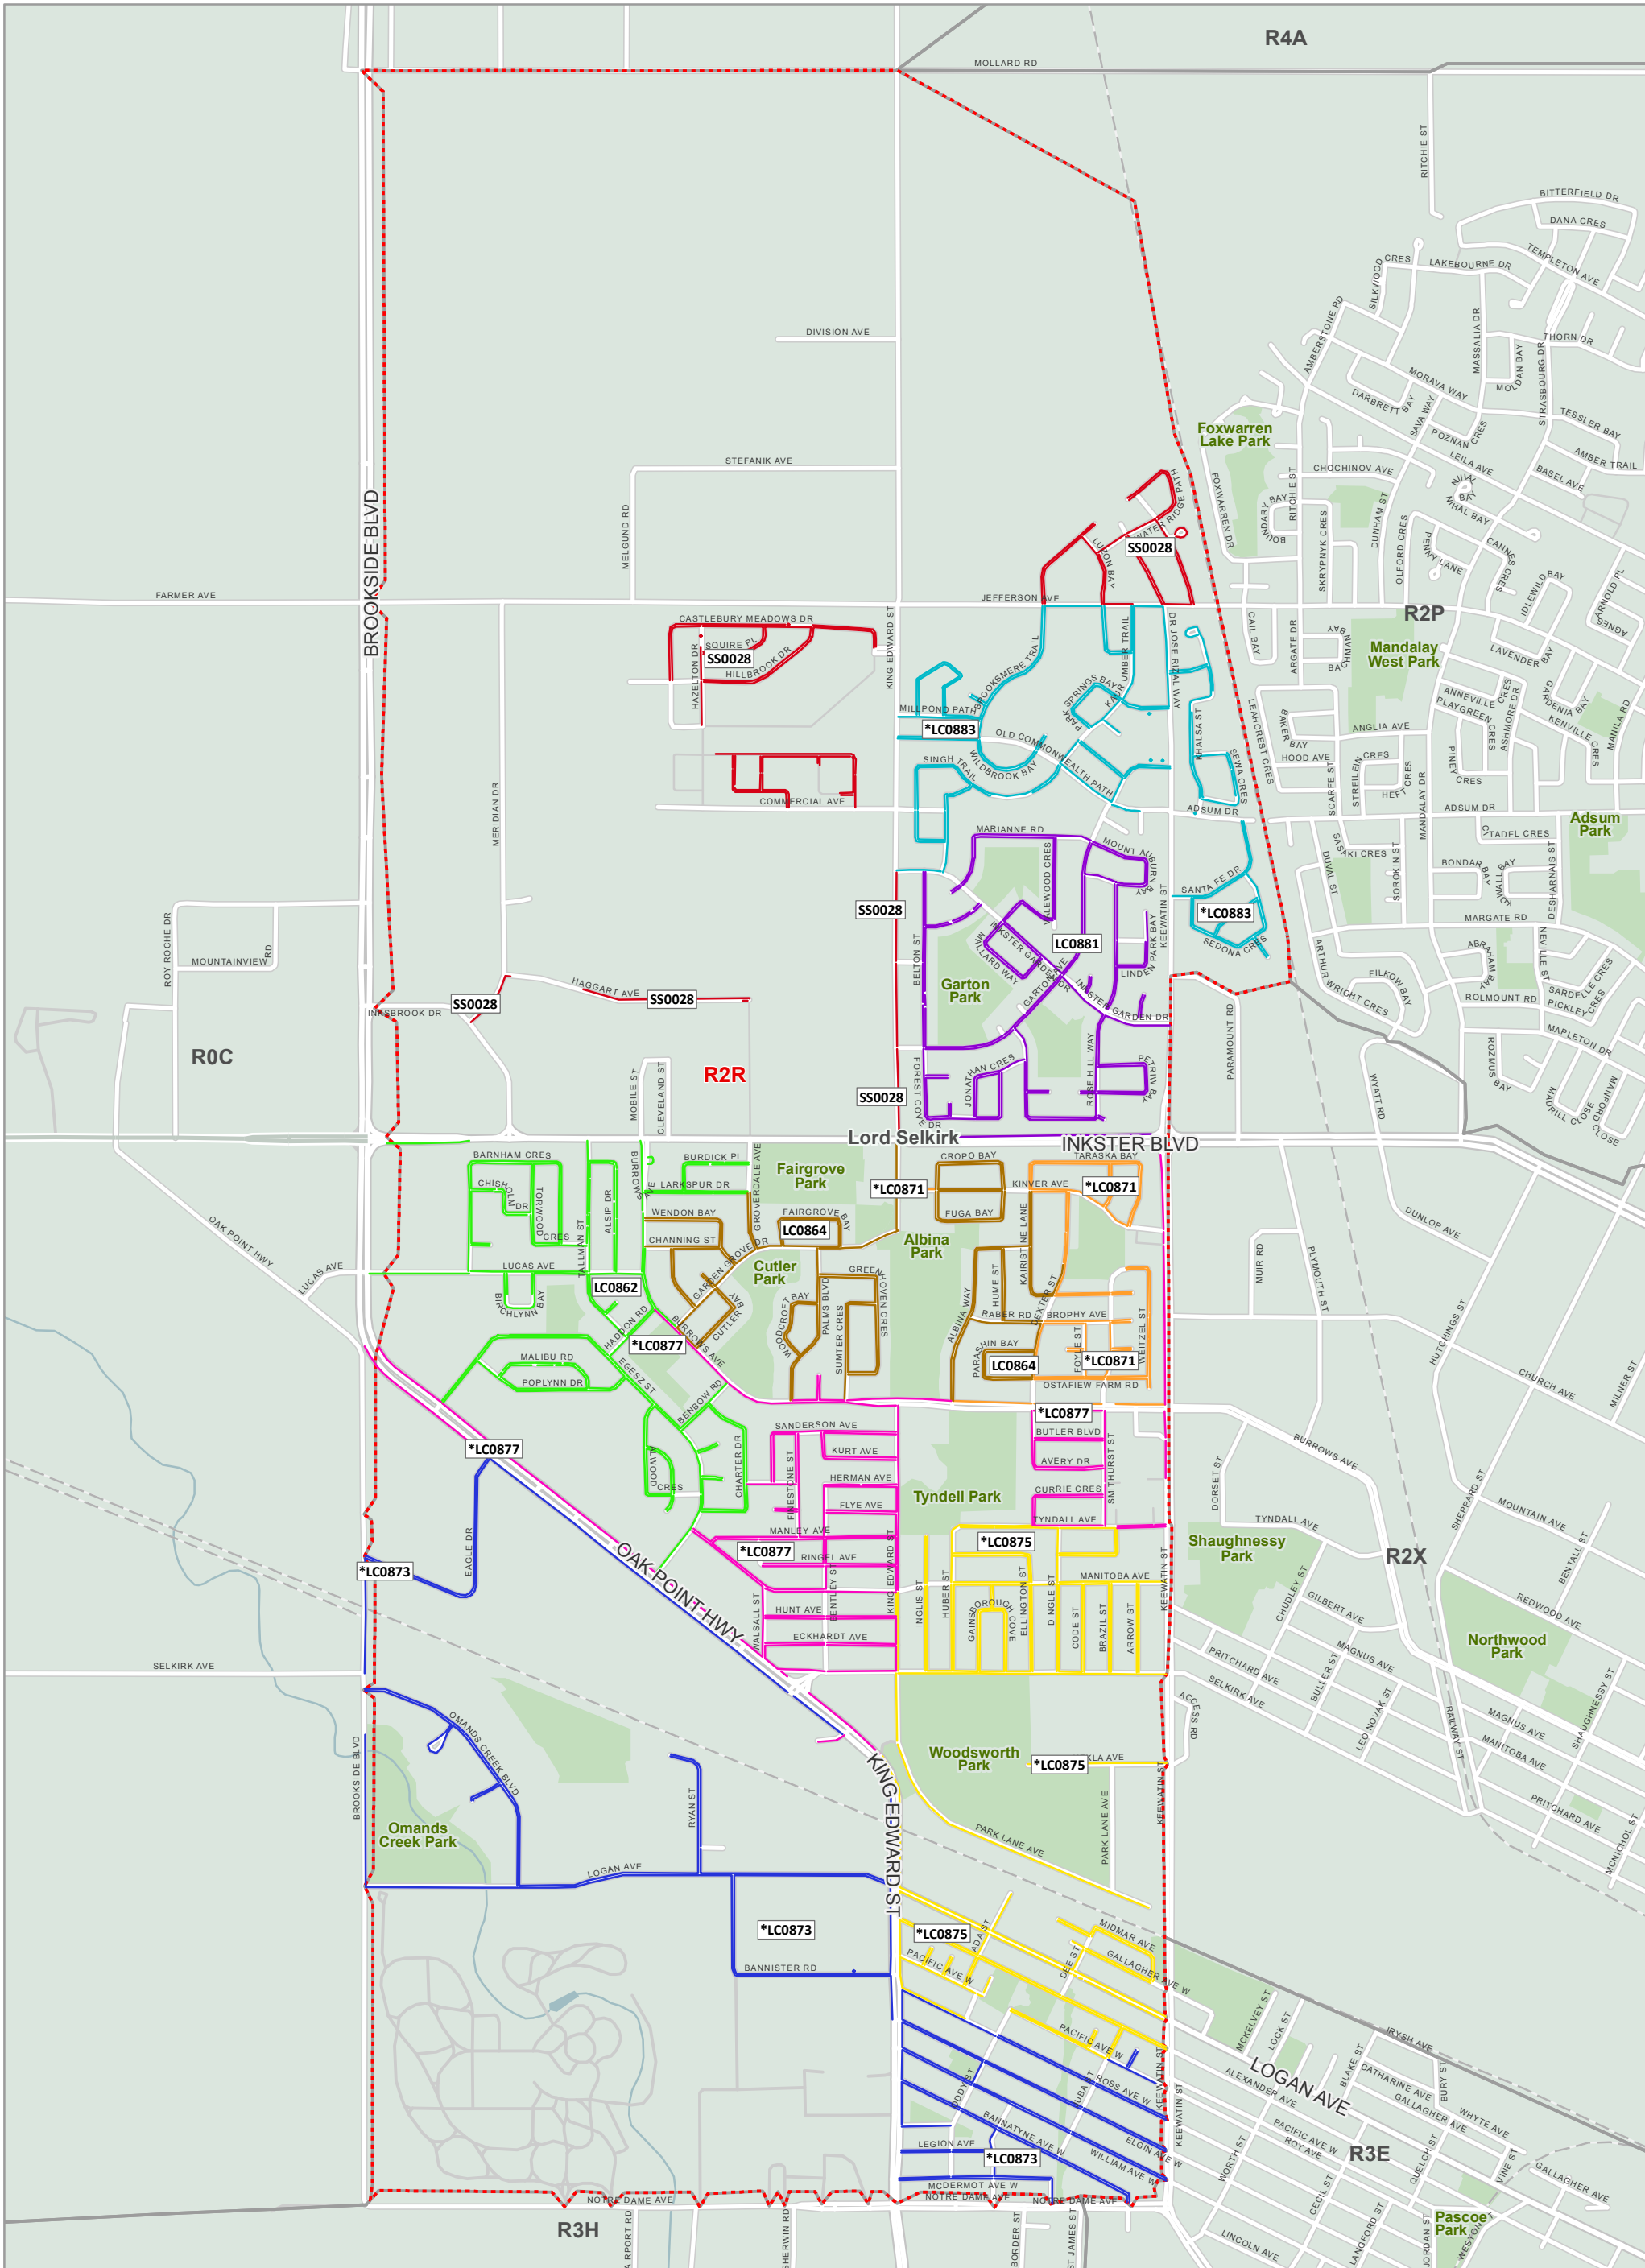

The Delivery Mode names that have an asterisk (*) indicate Modes that are split between more than one (1) FSA.
Les noms des modes de livraison avec un astérisque (*) indiquent des modes partagés entre plusieurs RTA.

From anywhere... De partout...
to anyone jusqu'à vous

Copyright © Canada Post Corporation, 2023 - This map is provided for the sole use of Canada Post customers in preparing their mail. Any other use, including resale and the use of the map as a component of another product or service, is strictly prohibited. The map is provided "as is" and Canada Post disclaims any warranty whatsoever. The map must be used only during the validity period noted and must be destroyed following the expiry of such validity period. If no validity period is indicated on the map, the map must be destroyed 30 days from the date you obtained the map from Household Counts & Maps. All rights not expressly granted are reserved by Canada Post and its licensors.

FSA Map Carte de RTA

0 0.15 0.3 0.6 0.9 1.2 km