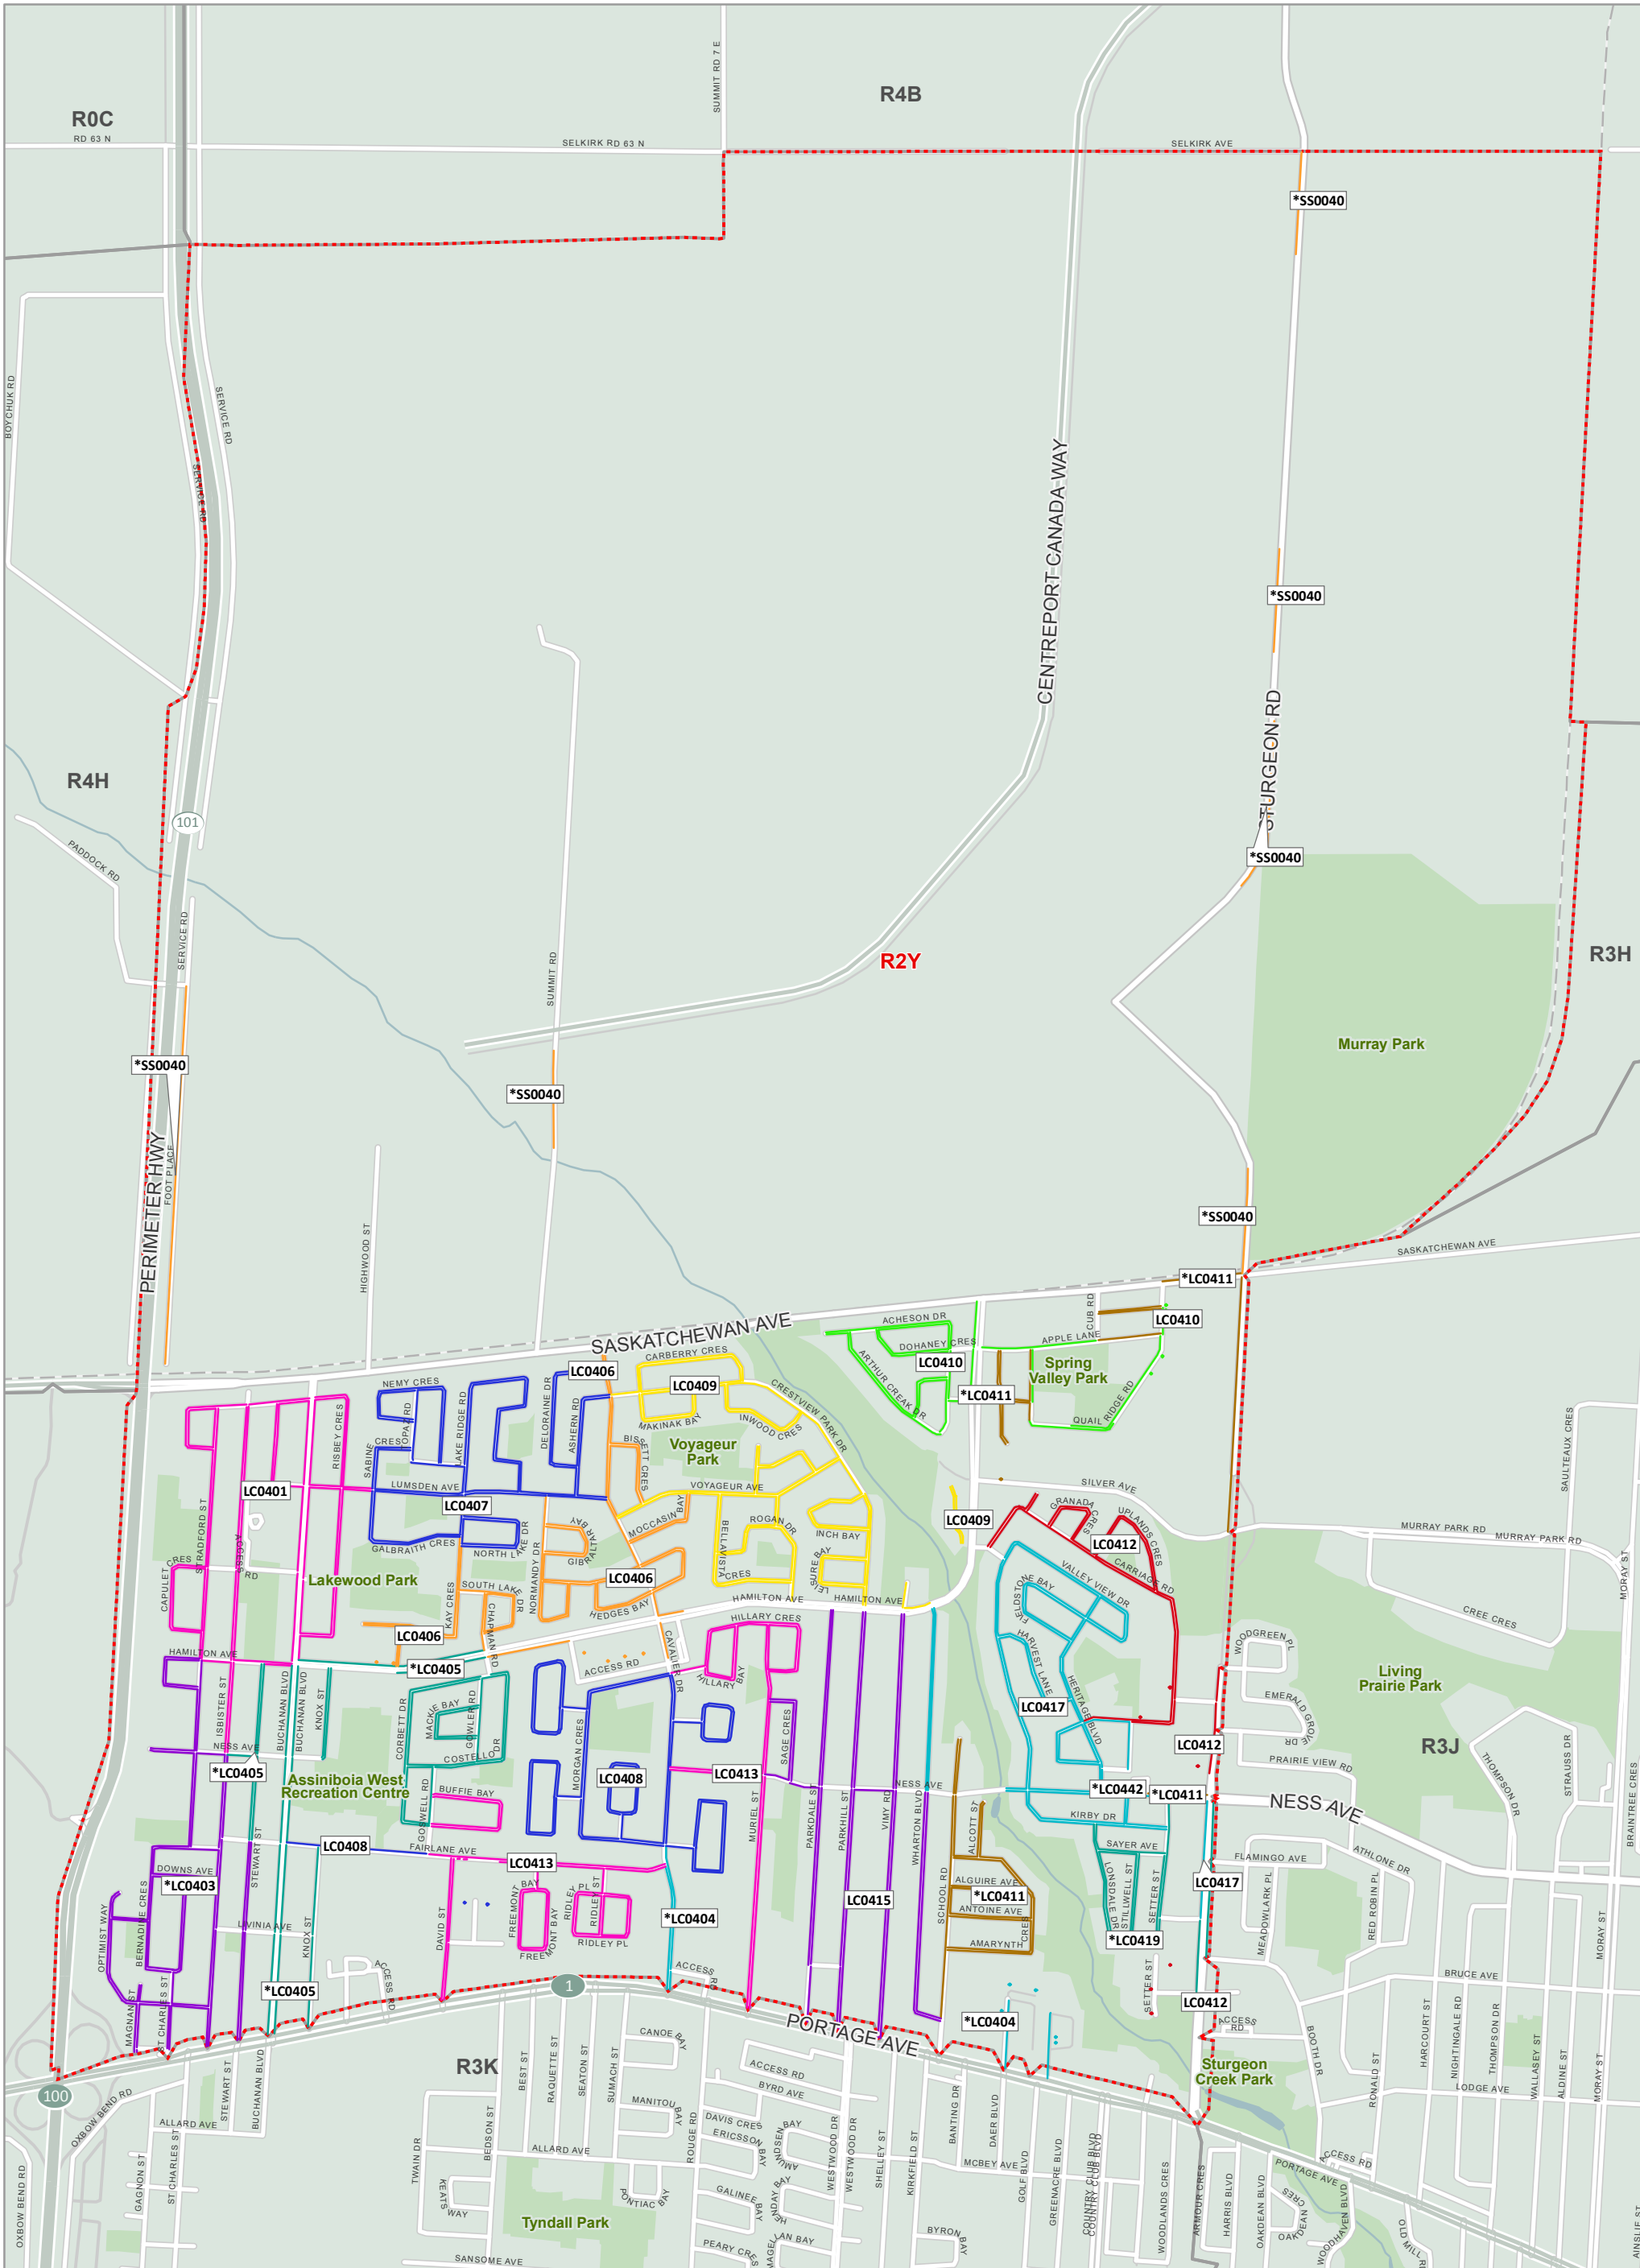

The Delivery Mode names that have an asterisk (*) indicate Modes that are split between more than one (1) FSA.
Les noms des modes de livraison avec un astérisque (*) indiquent des modes partagés entre plusieurs RTA.

FSA Map Carte de RTA

From anywhere... De partout...
to anyone jusqu'à vous

Copyright © Canada Post Corporation, 2023 - This map is provided for the sole use of Canada Post customers in preparing their mail. Any other use, including resale and the use of the map as a component of another product or service, is strictly prohibited. The map is provided "as is" and Canada Post disclaims any warranty whatsoever. The map must be used only during the validity period noted and must be destroyed following the expiry of such validity period. If no validity period is indicated on the map, the map must be destroyed 30 days from the date you obtained the map from Householder Counts & Maps. All rights not expressly granted are reserved by Canada Post and its licensors.