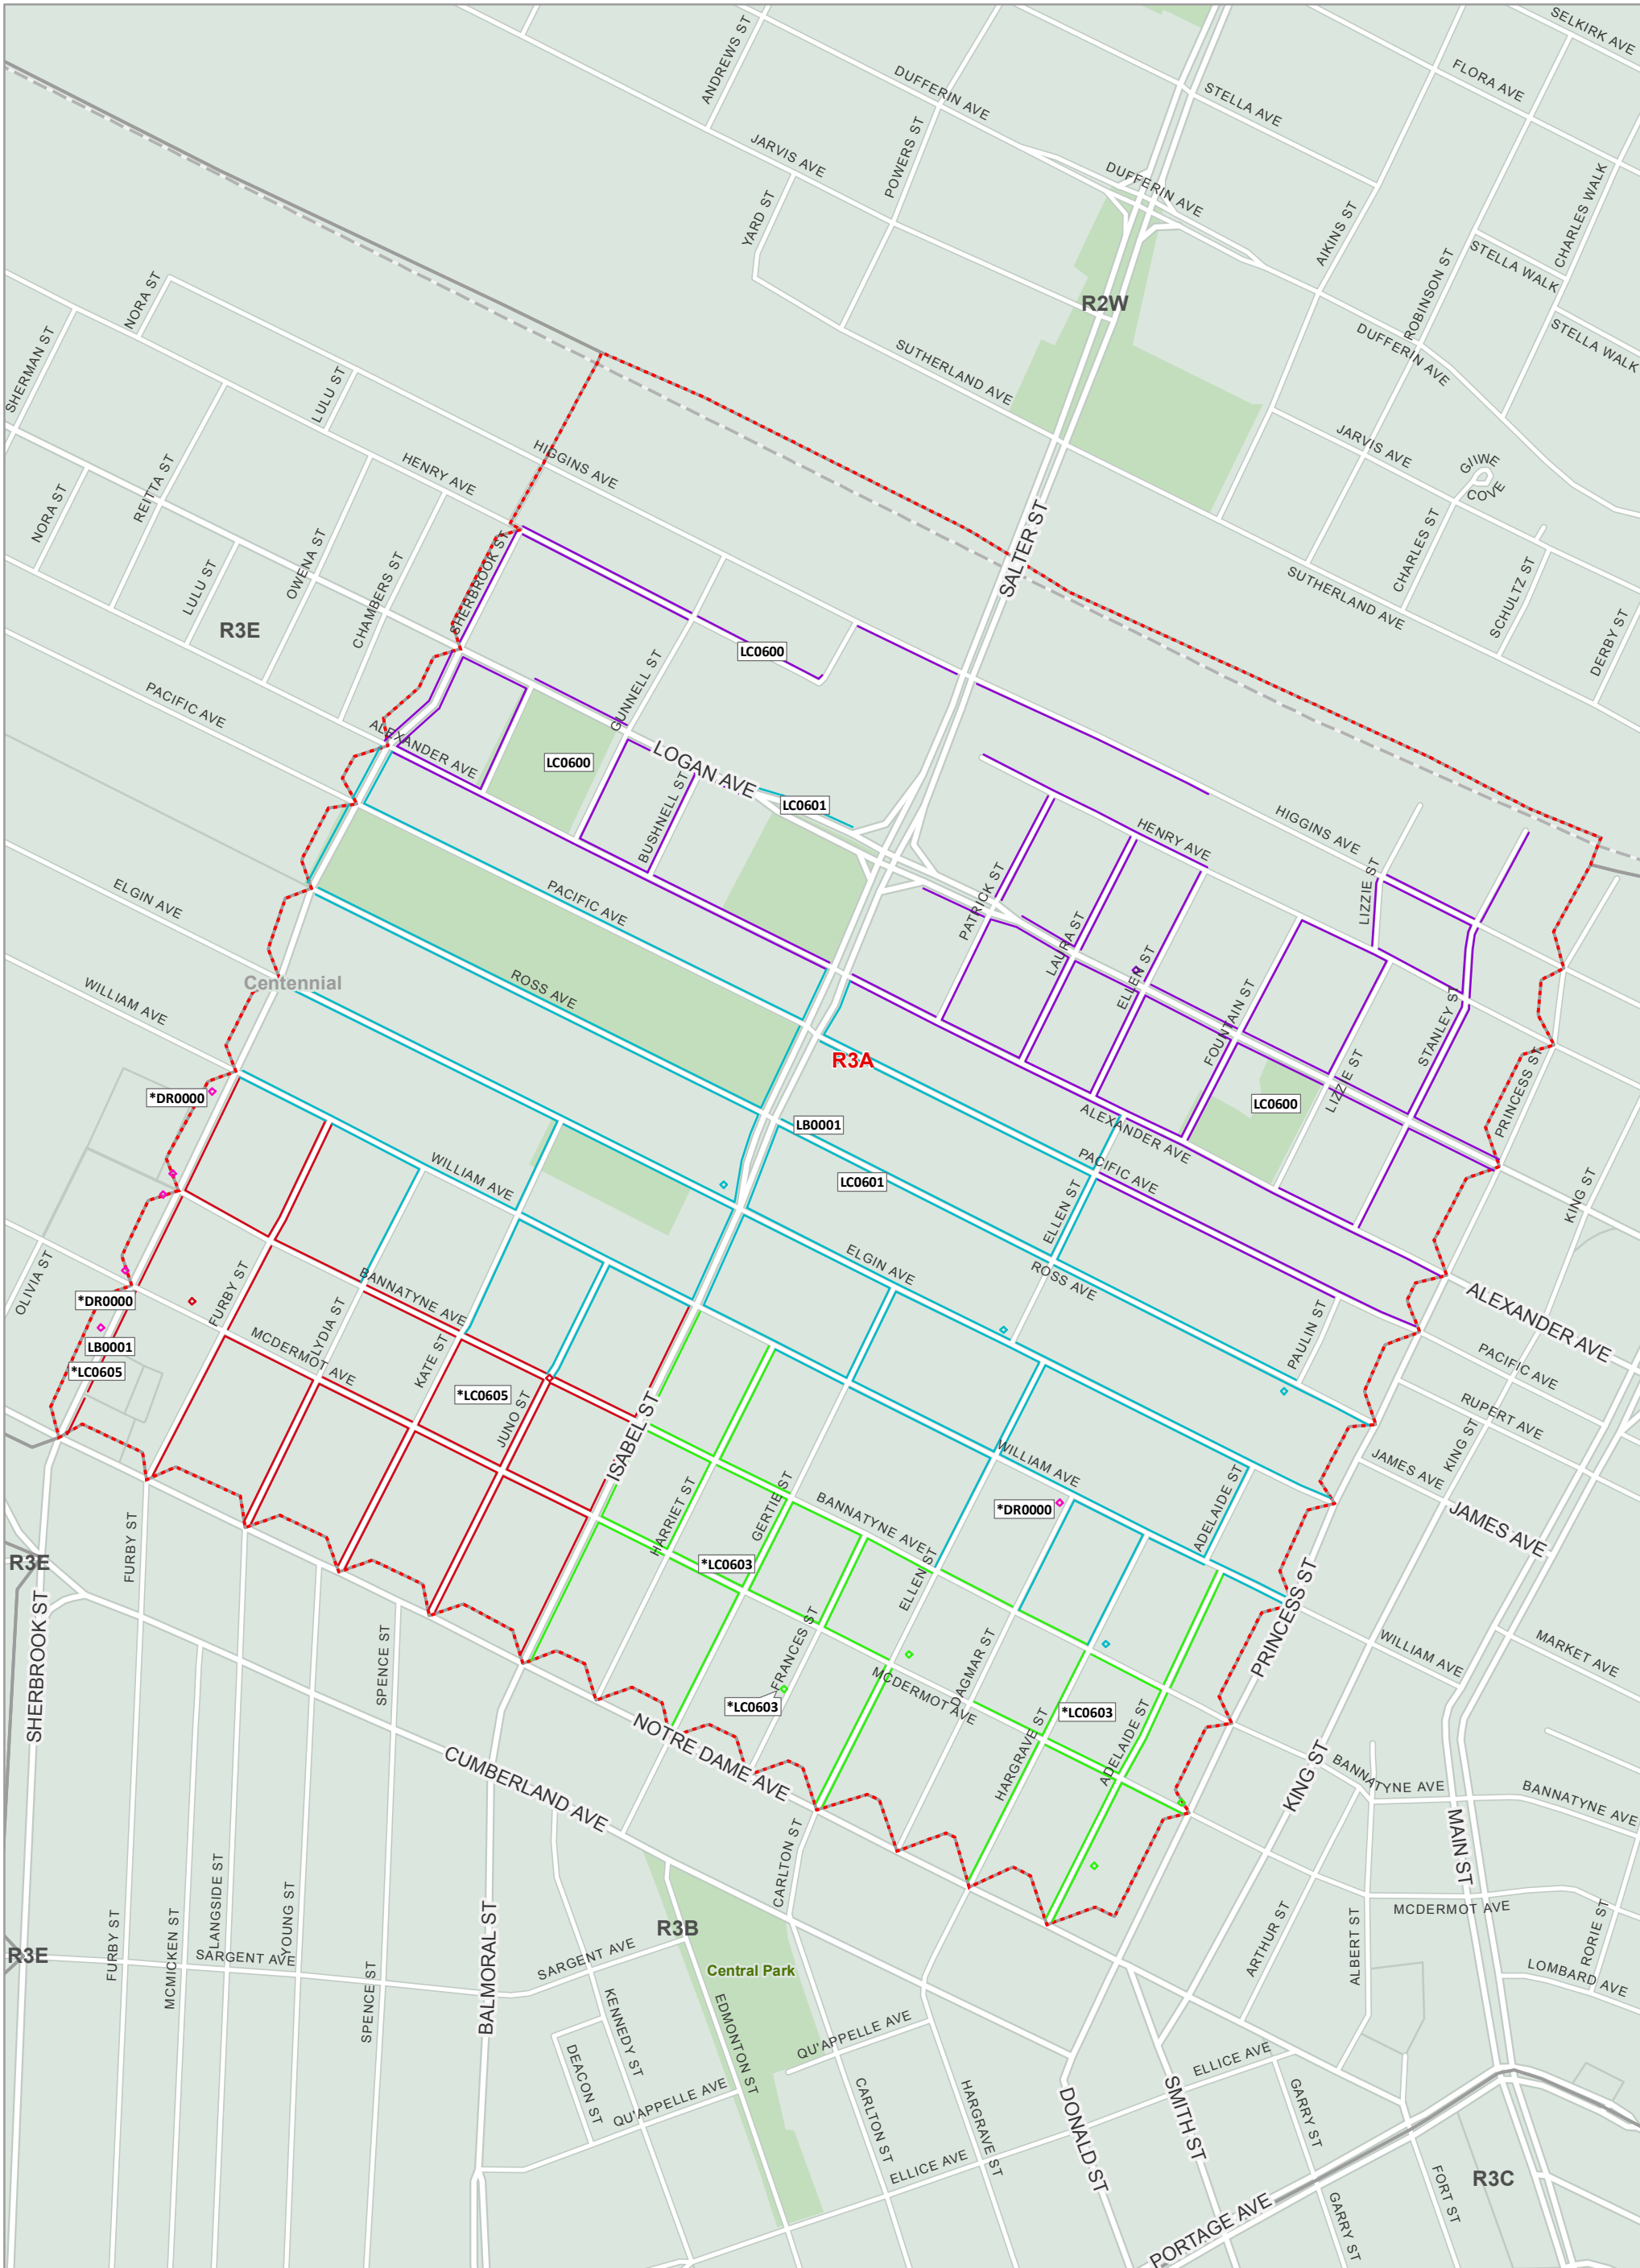

The Delivery Mode names that have an asterisk (*) indicate Modes that are split between more than one (1) FSA.
Les noms des modes de livraison avec un astérisque (*) indiquent des modes partagés entre plusieurs RTA.

From anywhere... De partout...
to anyone jusqu'à vous

Copyright © Canada Post Corporation, 2022 - This map is provided for the sole use of Canada Post customers in preparing their mail. Any other use, including resale and the use of the map as a component of another product or service, is strictly prohibited. The map is provided "as is" and Canada Post disclaims any warranty whatsoever. The map must be used only during the validity period noted and must be destroyed following the expiry of such validity period. If no validity period is indicated on the map, the map must be destroyed 30 days from the date you obtained the map from Household Counts & Maps. All rights not expressly granted are reserved by Canada Post and its licensors.

FSA Map Carte de RTA

0 0.05 0.1 0.2 0.3 0.4 km