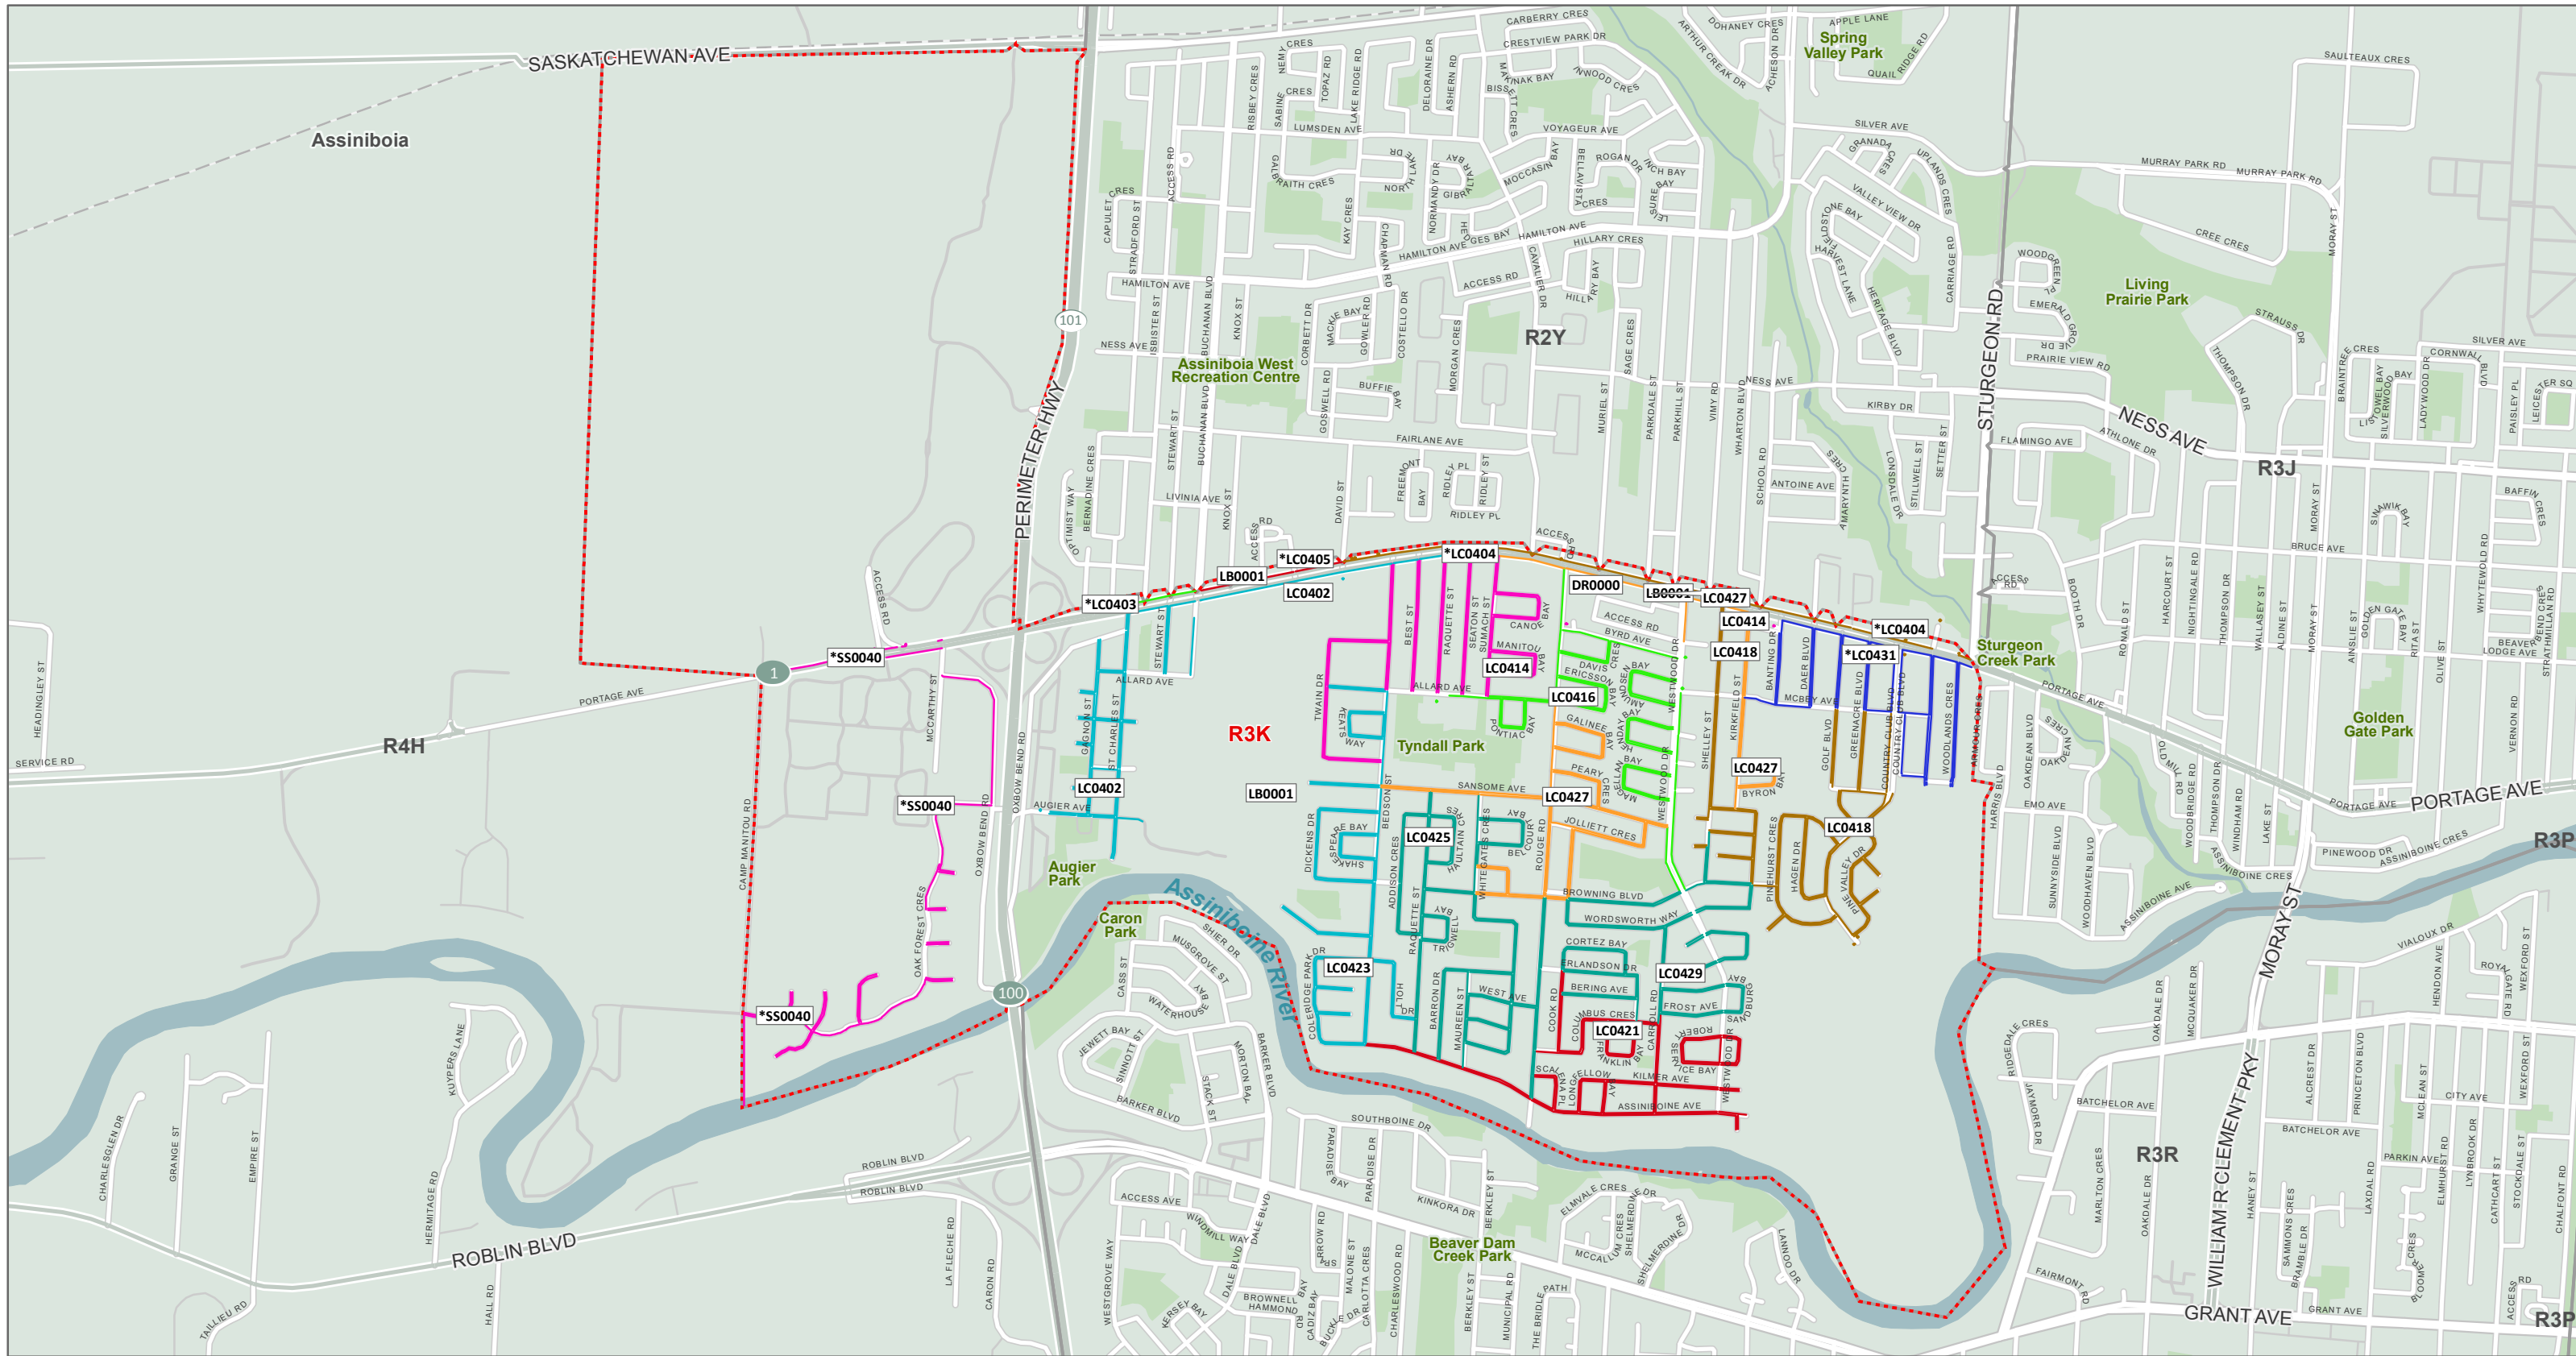

The Delivery Mode names that have an asterisk (*) indicate Modes that are split between more than one (1) FSA.
Les noms des modes de livraison avec un astérisque (*) indiquent des modes partagés entre plusieurs RTA.

FSA Map Carte de RTA

From anywhere... De partout...
to anyone jusqu'à vous

Copyright © Canada Post Corporation, 2023 - This map is provided for the sole use of Canada Post customers in preparing their mail. Any other use, including resale and the use of the map as a component of another product or service, is strictly prohibited. The map is provided "as is" and Canada Post disclaims any warranty whatsoever. The map must be used only during the validity period noted and must be destroyed following the expiry of such validity period. If no validity period is indicated on the map, the map must be destroyed 30 days from the date you obtained the map from Householder Counts & Maps. All rights not expressly granted are reserved by Canada Post and its licensors.