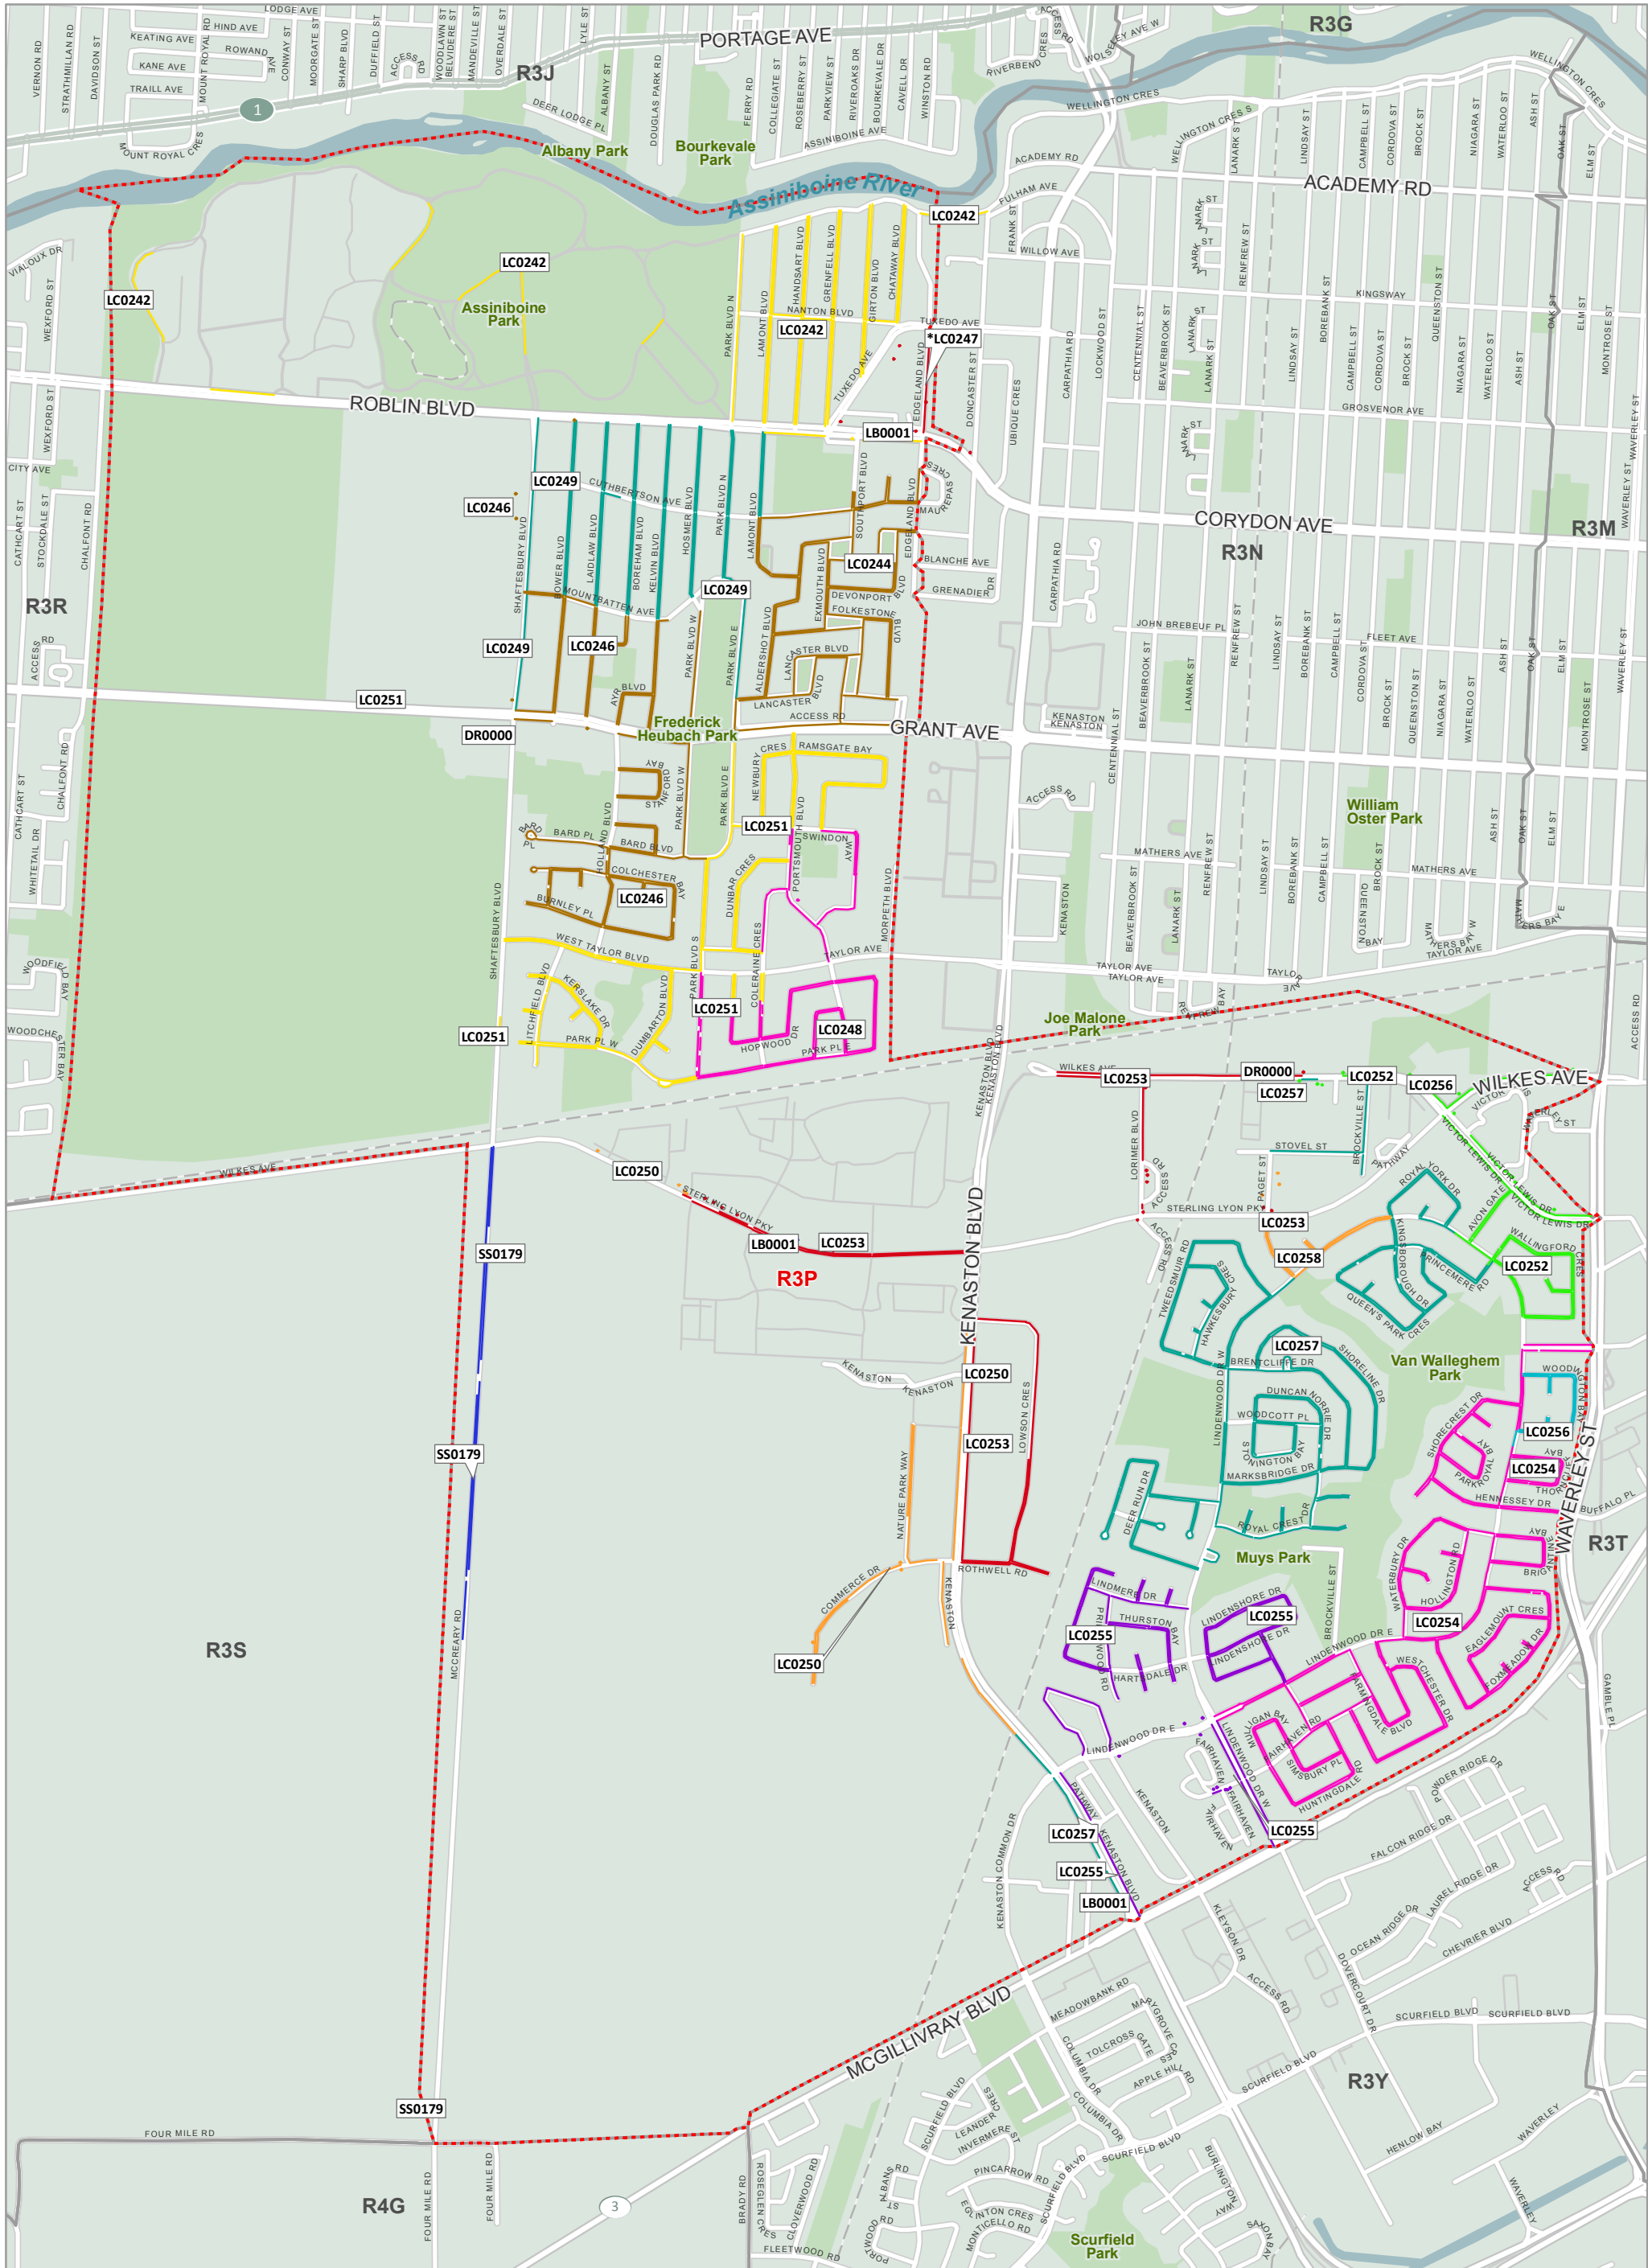

The Delivery Mode names that have an asterisk (*) indicate Modes that are split between more than one (1) FSA.
Les noms des modes de livraison avec un astérisque (*) indiquent des modes partagés entre plusieurs RTA.

FSA Map Carte de RTA

From anywhere... De partout...
to anyone jusqu'à vous

Copyright © Canada Post Corporation, 2023 - This map is provided for the sole use of Canada Post customers in preparing their mail. Any other use, including resale and the use of the map as a component of another product or service, is strictly prohibited. The map is provided "as is" and Canada Post disclaims any warranty whatsoever. The map must be used only during the validity period noted and must be destroyed following the expiry of such validity period. If no validity period is indicated on the map, the map must be destroyed 30 days from the date you obtained the map from Household Counts & Maps. All rights not expressly granted are reserved by Canada Post and its licensors.