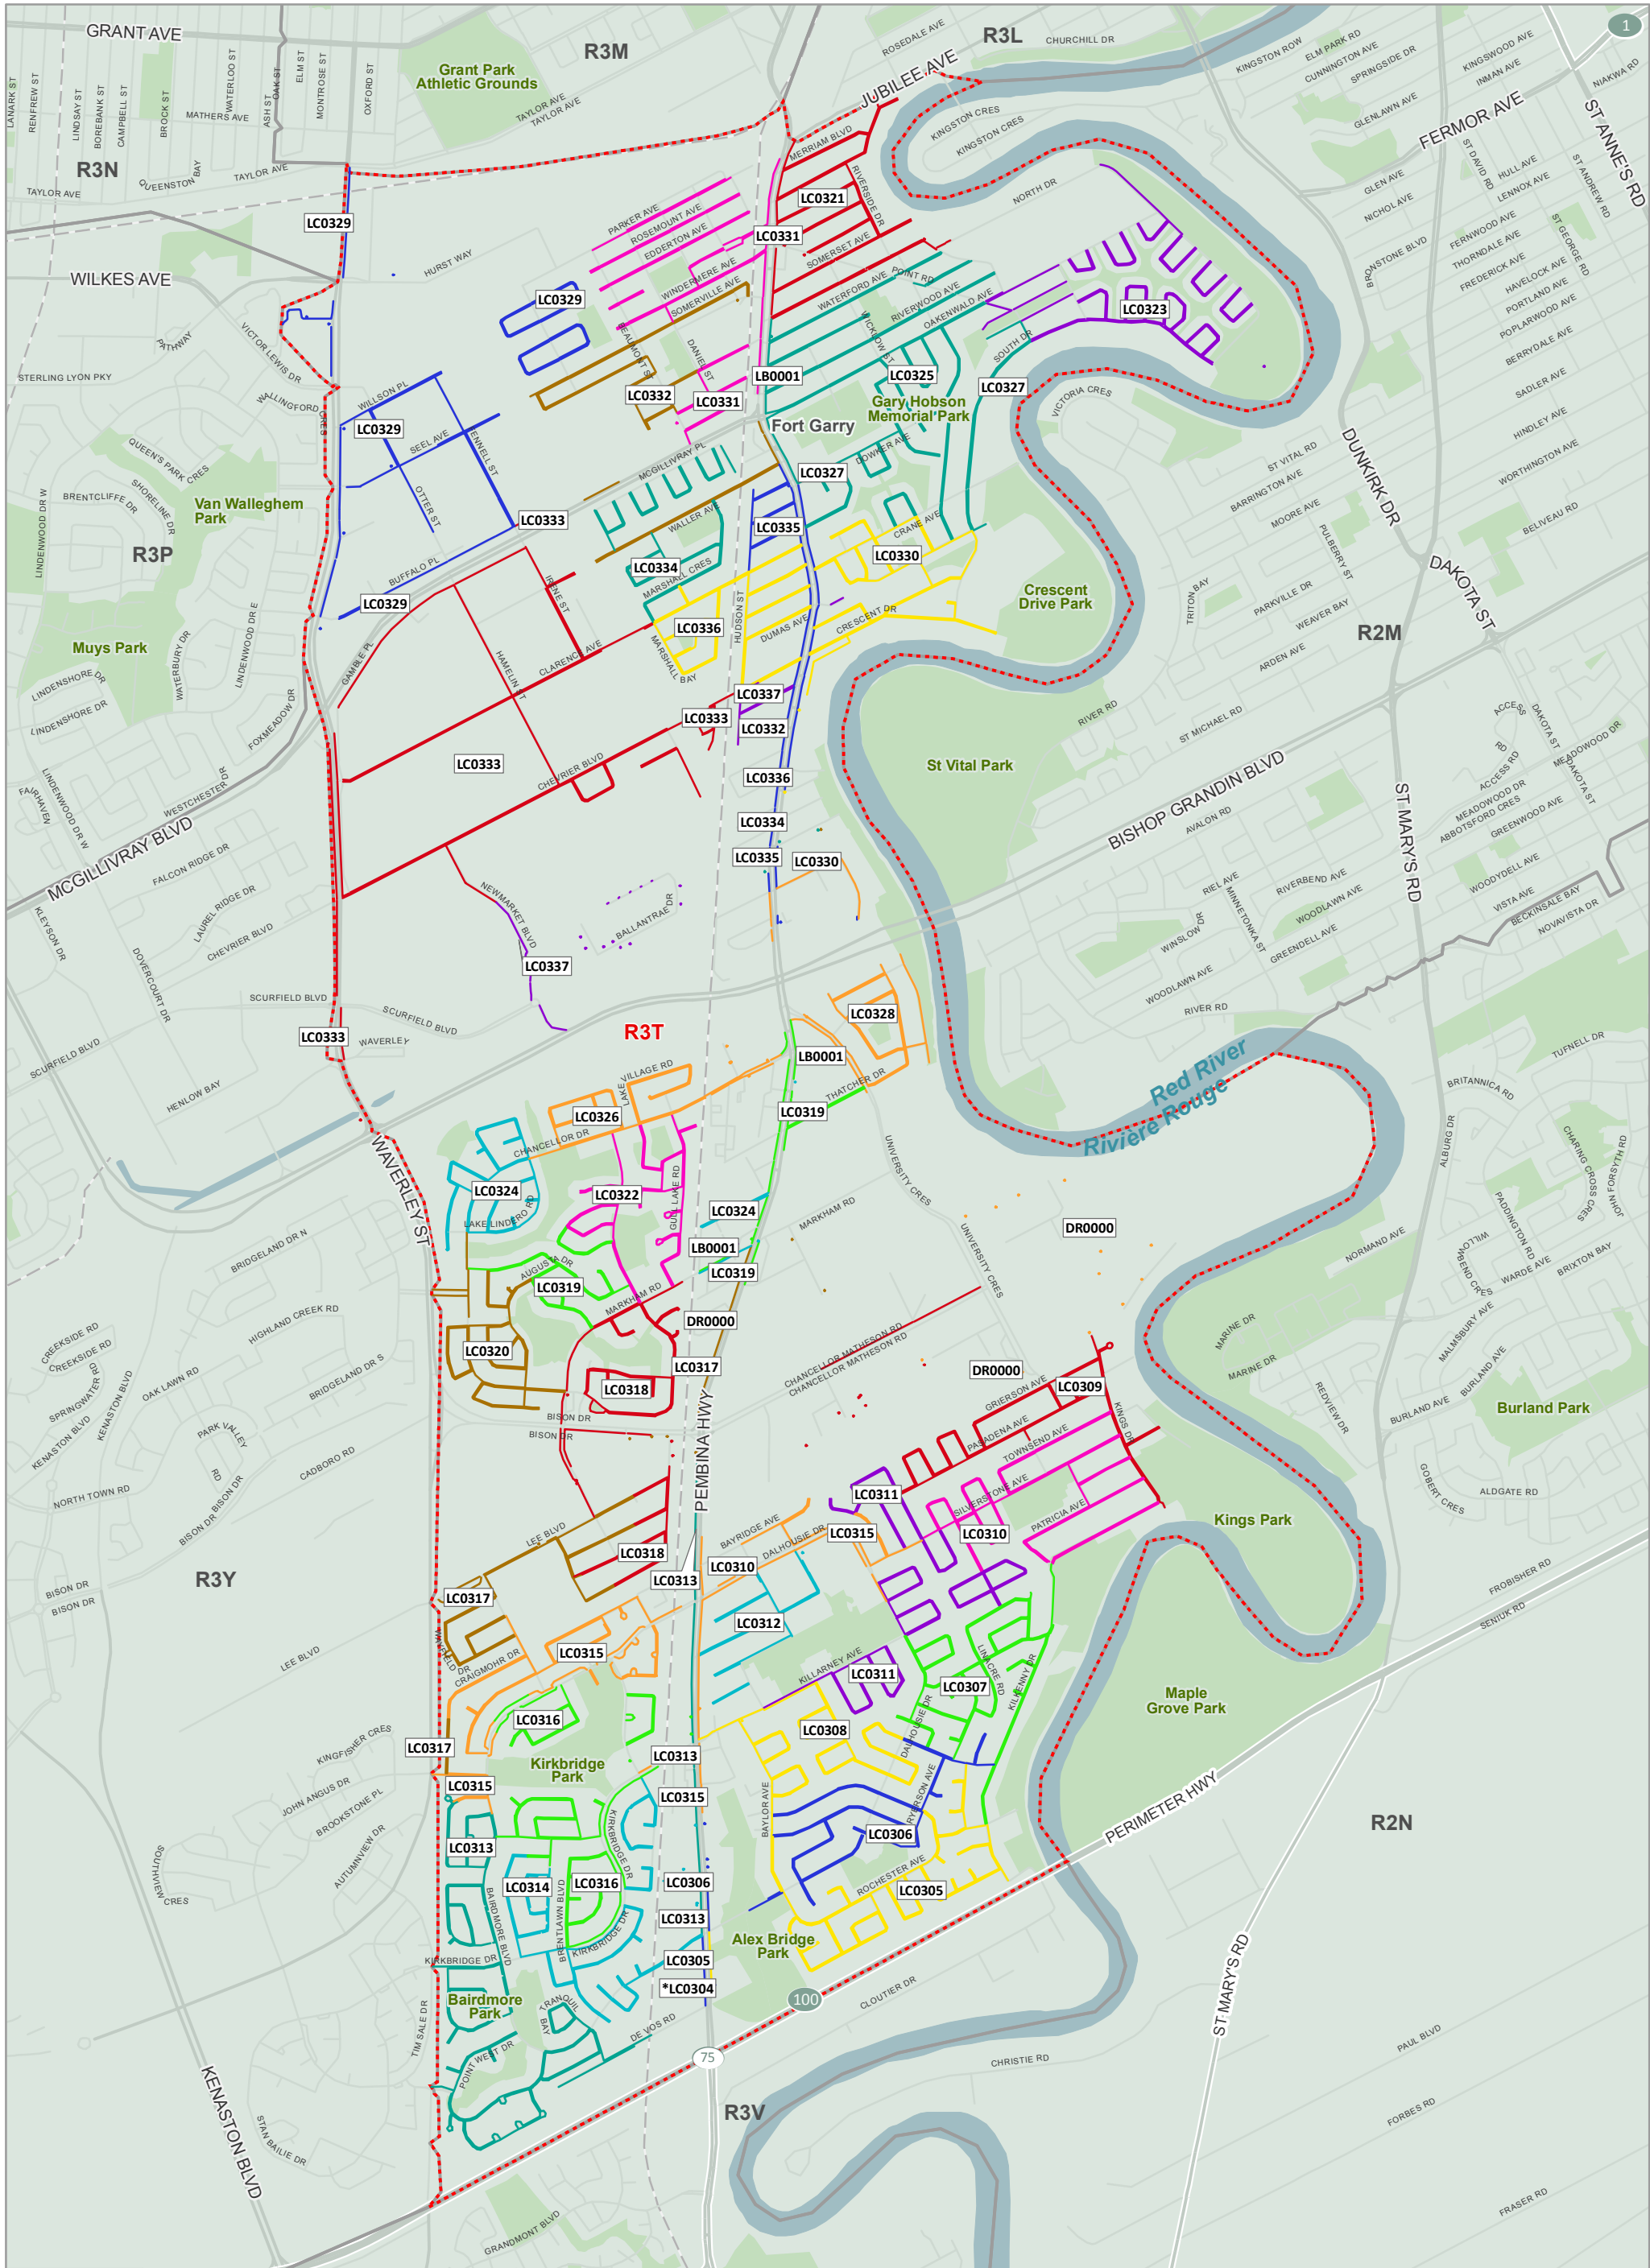

The Delivery Mode names that have an asterisk (*) indicate Modes that are split between more than one (1) FSA.
Les noms des modes de livraison avec un astérisque (*) indiquent des modes partagés entre plusieurs RTA.

From anywhere... De partout...
to anyone jusqu'à vous

Copyright © Canada Post Corporation, 2023 - This map is provided for the sole use of Canada Post customers in preparing their mail. Any other use, including resale and the use of the map as a component of another product or service, is strictly prohibited. The map is provided "as is" and Canada Post disclaims any warranty whatsoever. The map must be used only during the validity period noted and must be destroyed following the expiry of such validity period. If no validity period is indicated on the map, the map must be destroyed 30 days from the date you obtained the map from Householder Counts & Maps. All rights not expressly granted are reserved by Canada Post and its licensors.

FSA Map Carte de RTA

0 0.2250.45 0.9 1.35 1.8 km