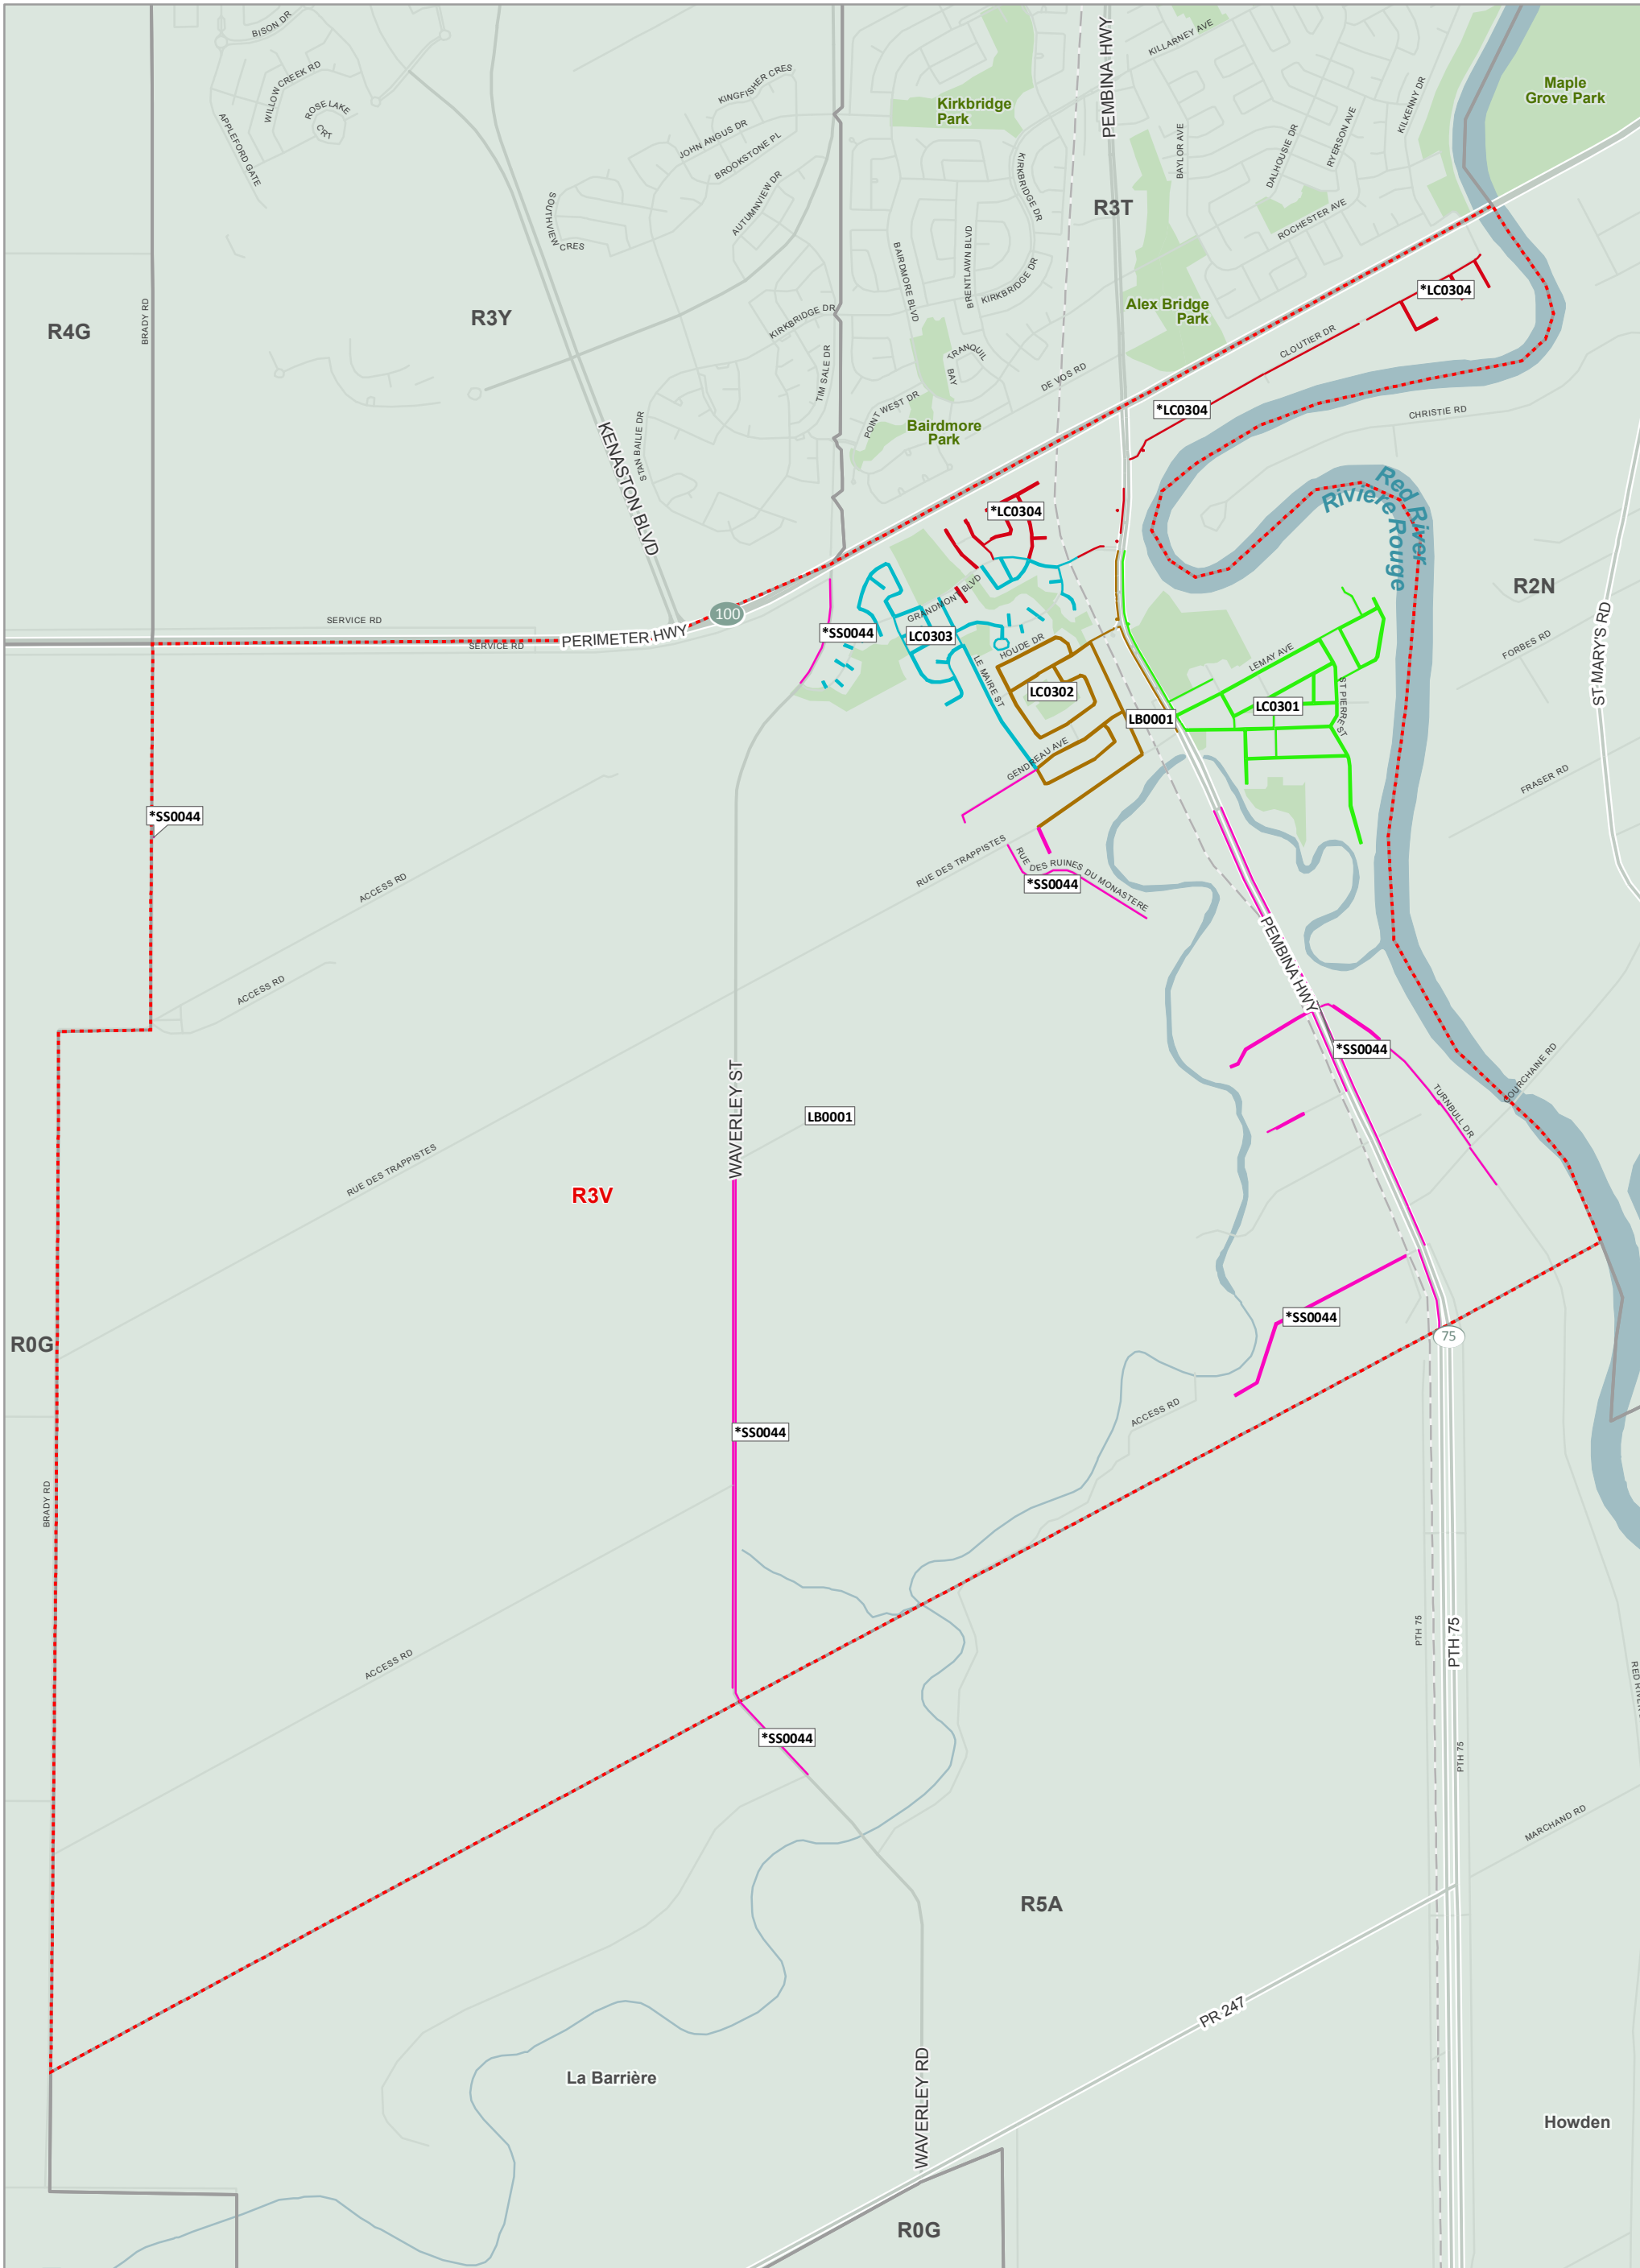

The Delivery Mode names that have an asterisk (*) indicate Modes that are split between more than one (1) FSA.
Les noms des modes de livraison avec un astérisque (*) indiquent des modes partagés entre plusieurs RTA.

From anywhere... De partout...
to anyone jusqu'à vous

Copyright © Canada Post Corporation, 2023 - This map is provided for the sole use of Canada Post customers in preparing their mail. Any other use, including resale and the use of the map as a component of another product or service, is strictly prohibited. The map is provided "as is" and Canada Post disclaims any warranty whatsoever. The map must be used only during the validity period noted and must be destroyed following the expiry of such validity period. If no validity period is indicated on the map, the map must be destroyed 30 days from the date you obtained the map from Household Counts & Maps. All rights not expressly granted are reserved by Canada Post and its licensors.

FSA Map Carte de RTA

0 0.2250.45 0.9 1.35 1.8 km