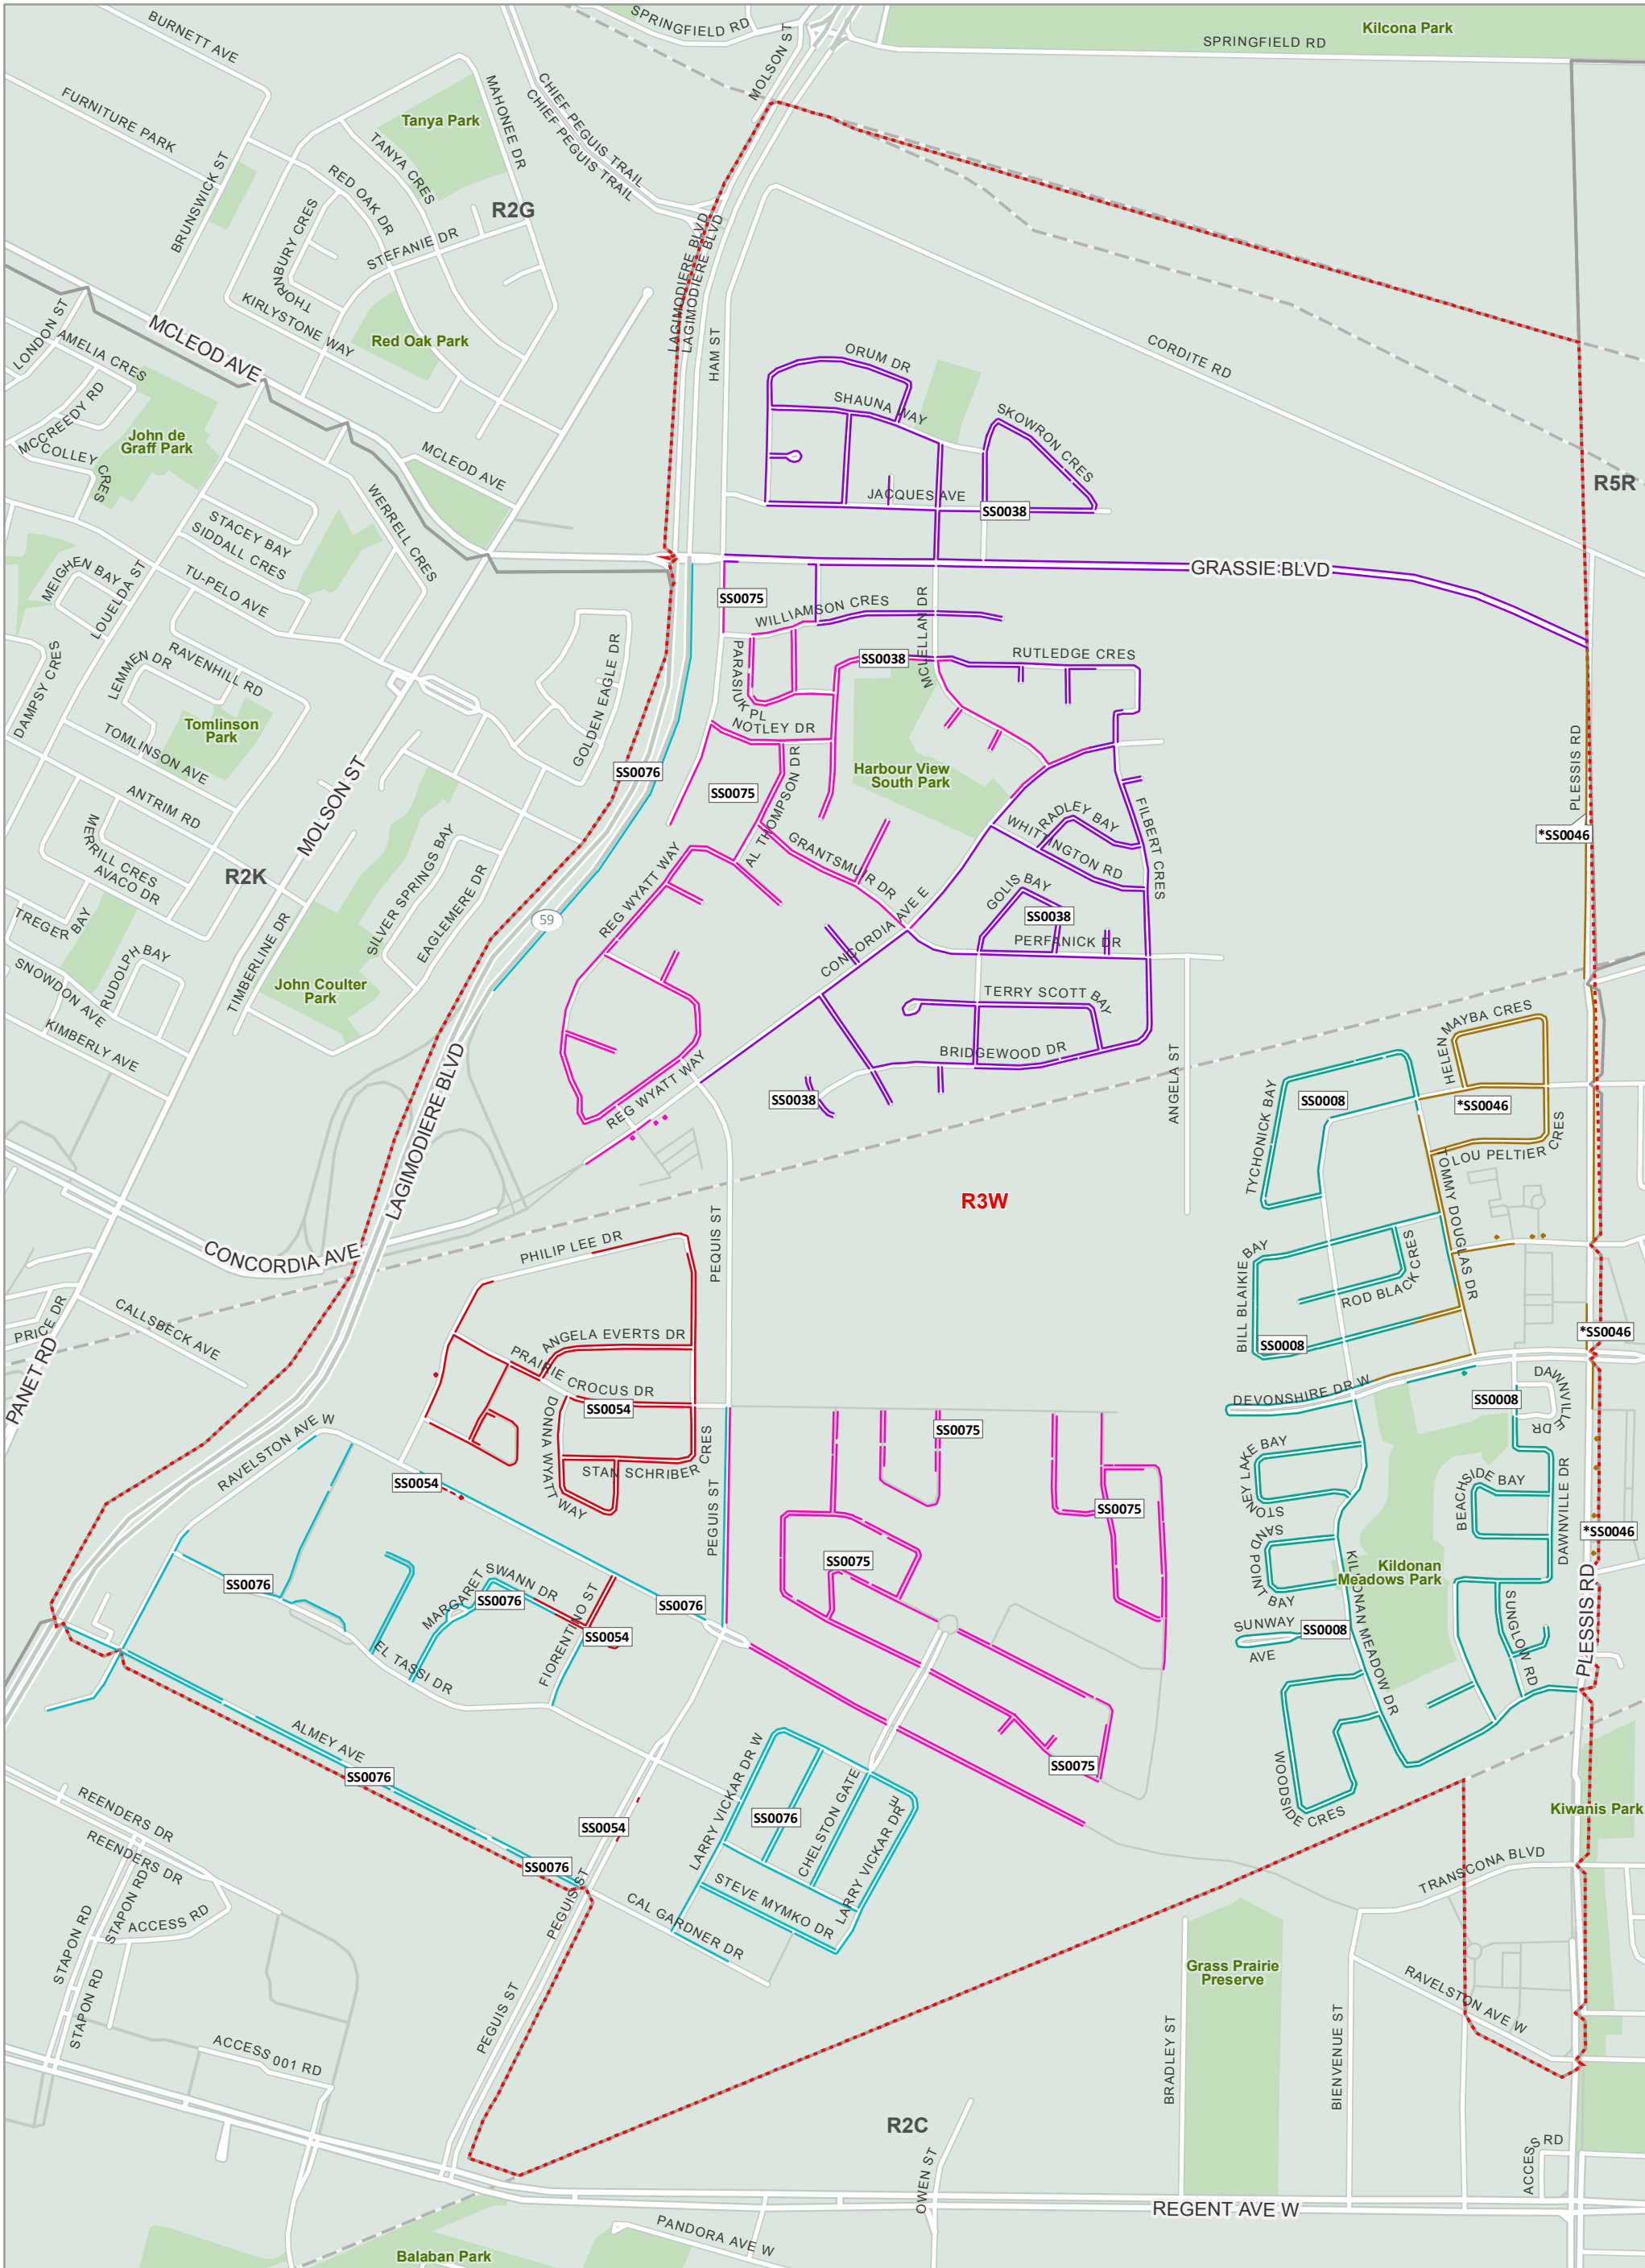

The Delivery Mode names that have an asterisk (*) indicate Modes that are split between more than one (1) FSA.
Les noms des modes de livraison avec un astérisque (*) indiquent des modes partagés entre plusieurs RTA.

From anywhere... De partout...
to anyone jusqu'à vous

Copyright © Canada Post Corporation, 2022 - This map is provided for the sole use of Canada Post customers in preparing their mail. Any other use, including resale and the use of the map as a component of another product or service, is strictly prohibited. The map is provided "as is" and Canada Post disclaims any warranty whatsoever. The map must be used only during the validity period noted and must be destroyed following the expiry of such validity period. If no validity period is indicated on the map, the map must be destroyed 30 days from the date you obtained the map from Householder Counts & Maps. All rights not expressly granted are reserved by Canada Post and its licensors.

FSA Map Carte de RTA

0.076.15 0.3 0.45 0.6 km