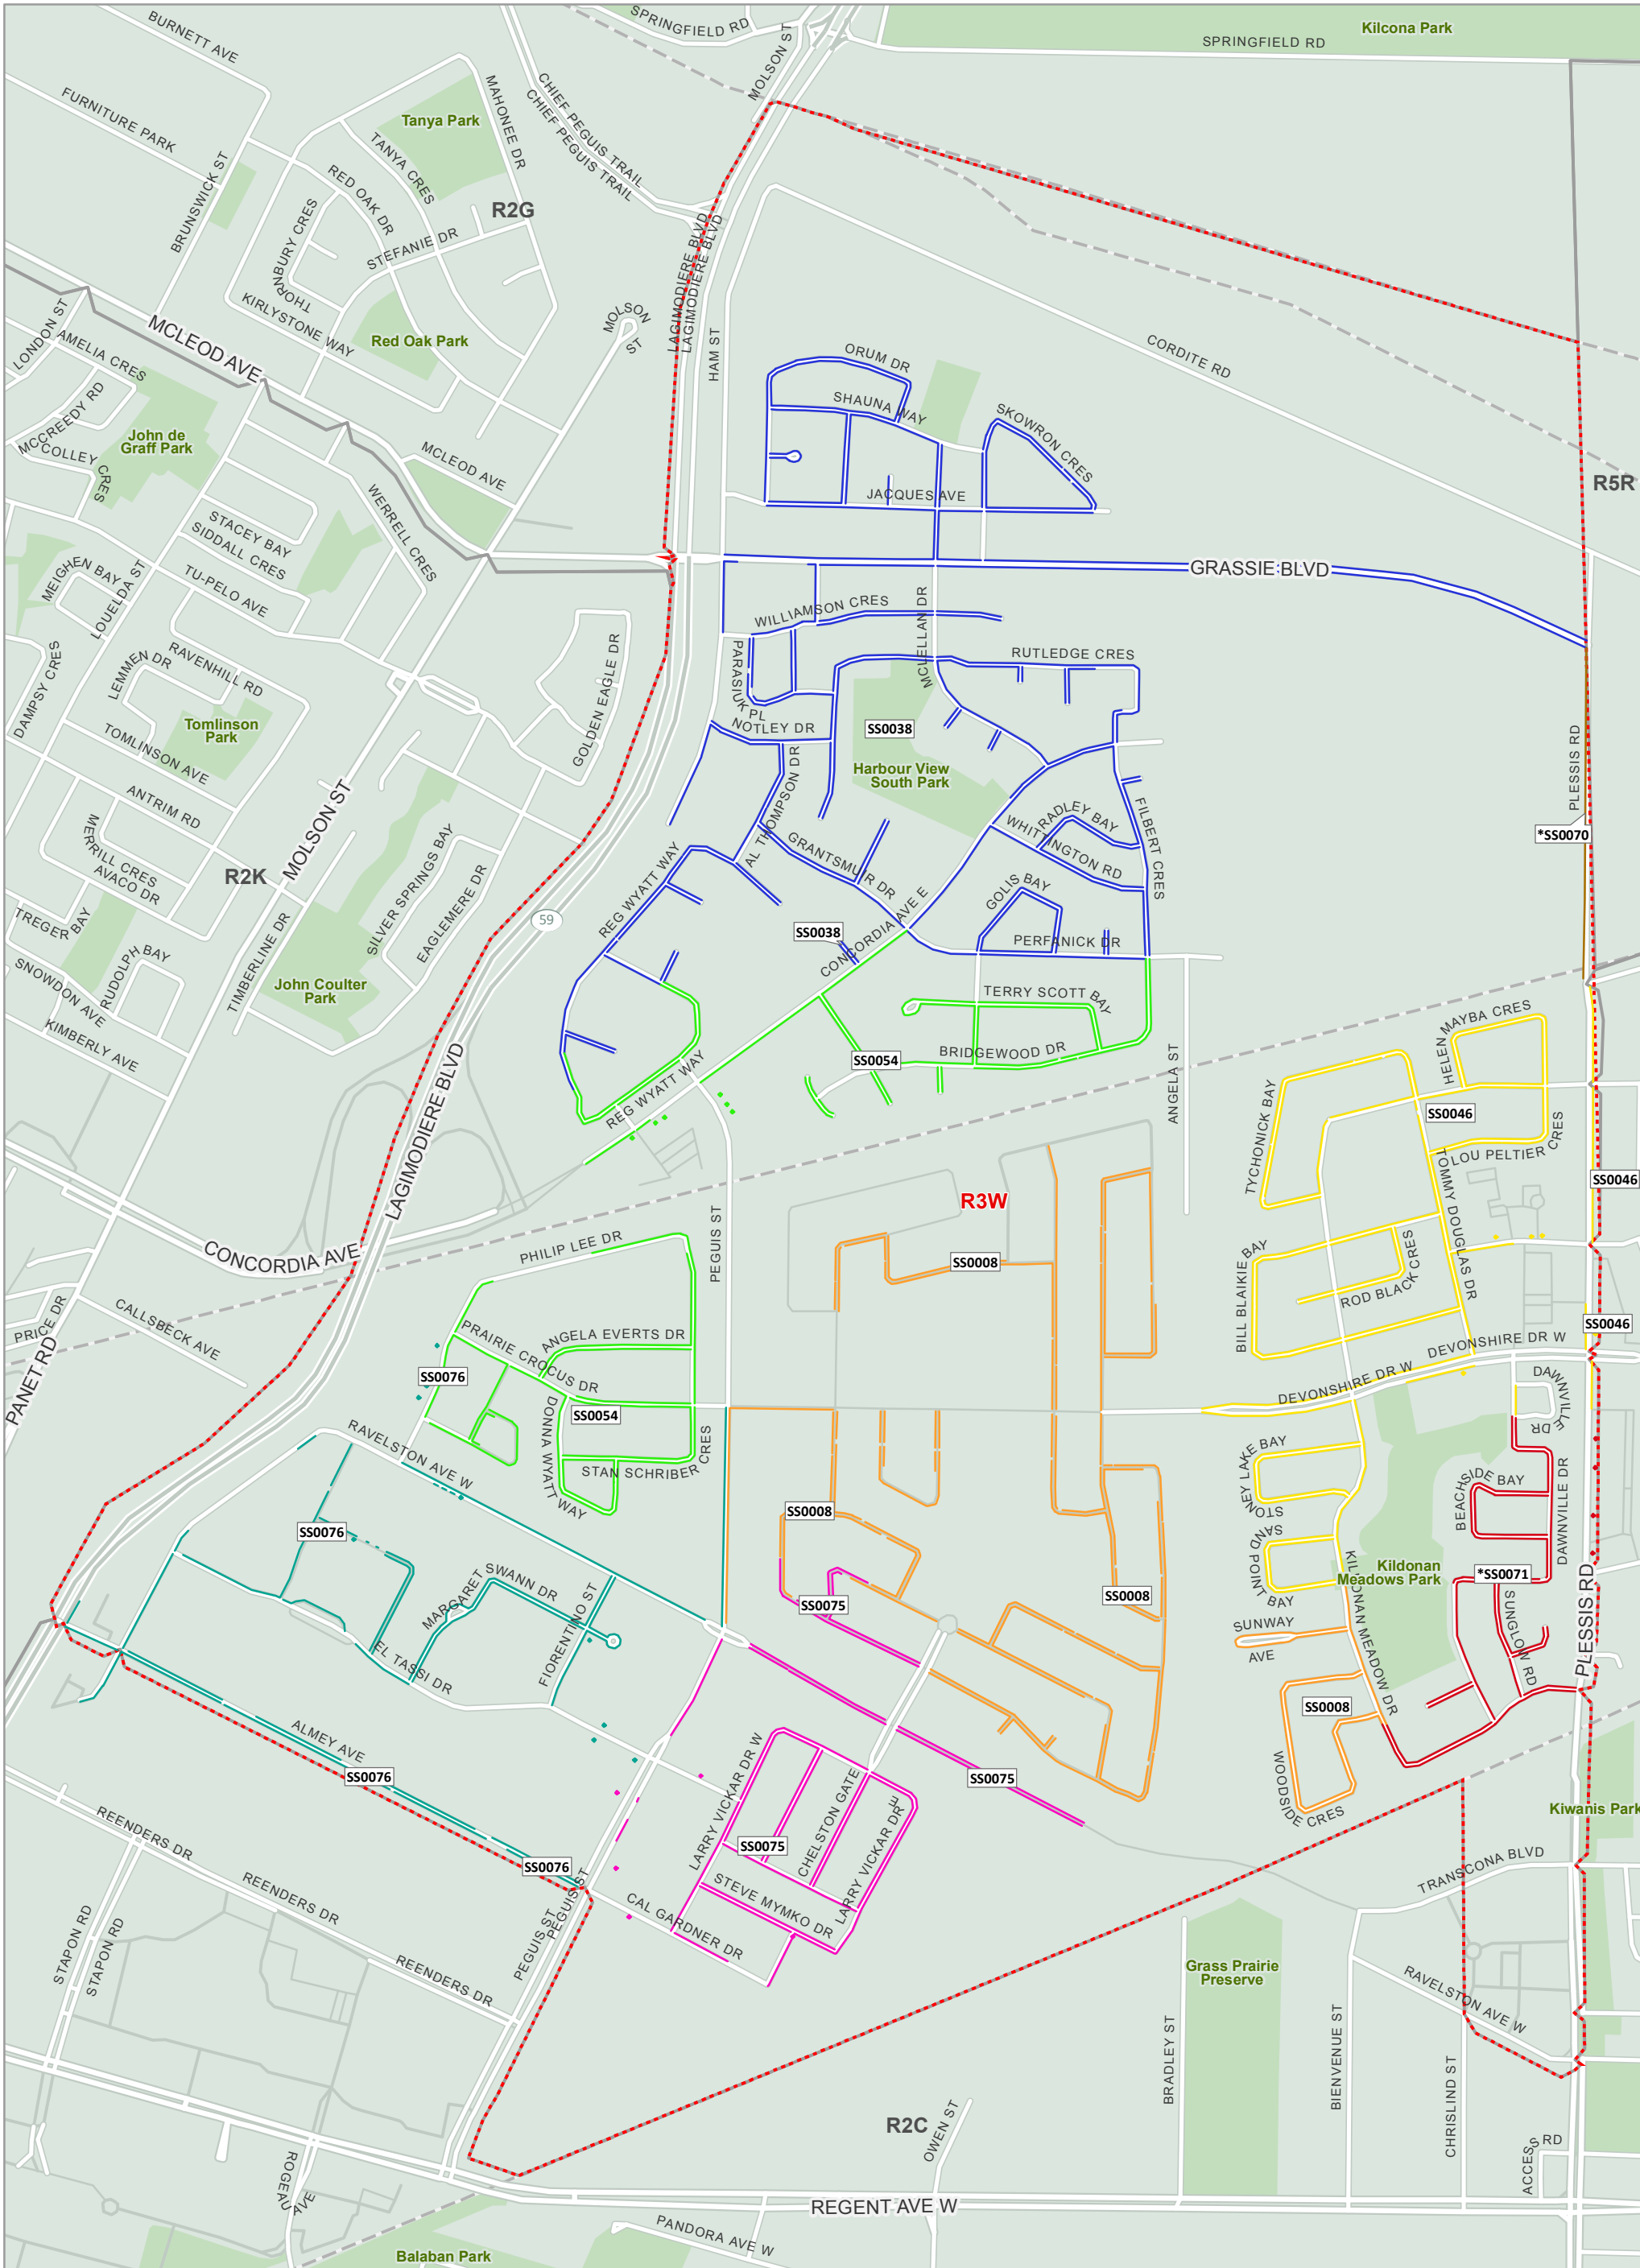

The Delivery Mode names that have an asterisk (*) indicate Modes that are split between more than one (1) FSA.
Les noms des modes de livraison avec un astérisque (*) indiquent des modes partagés entre plusieurs RTA.

From anywhere... De partout...
to anyone jusqu'à vous

Copyright © Canada Post Corporation, 2025 - This map is provided for the sole use of Canada Post customers in preparing their mail. Any other use, including resale and the use of the map as a component of another product or service, is strictly prohibited. The map is provided "as is" and Canada Post disclaims any warranty whatsoever. The map must be used only during the validity period noted and must be destroyed following the expiry of such validity period. If no validity period is indicated on the map, the map must be destroyed 30 days from the date you obtained the map from Household Counts & Maps. All rights not expressly granted are reserved by Canada Post and its licensors.

FSA Map Carte de RTA

0.076 0.15 0.3 0.45 0.6 km