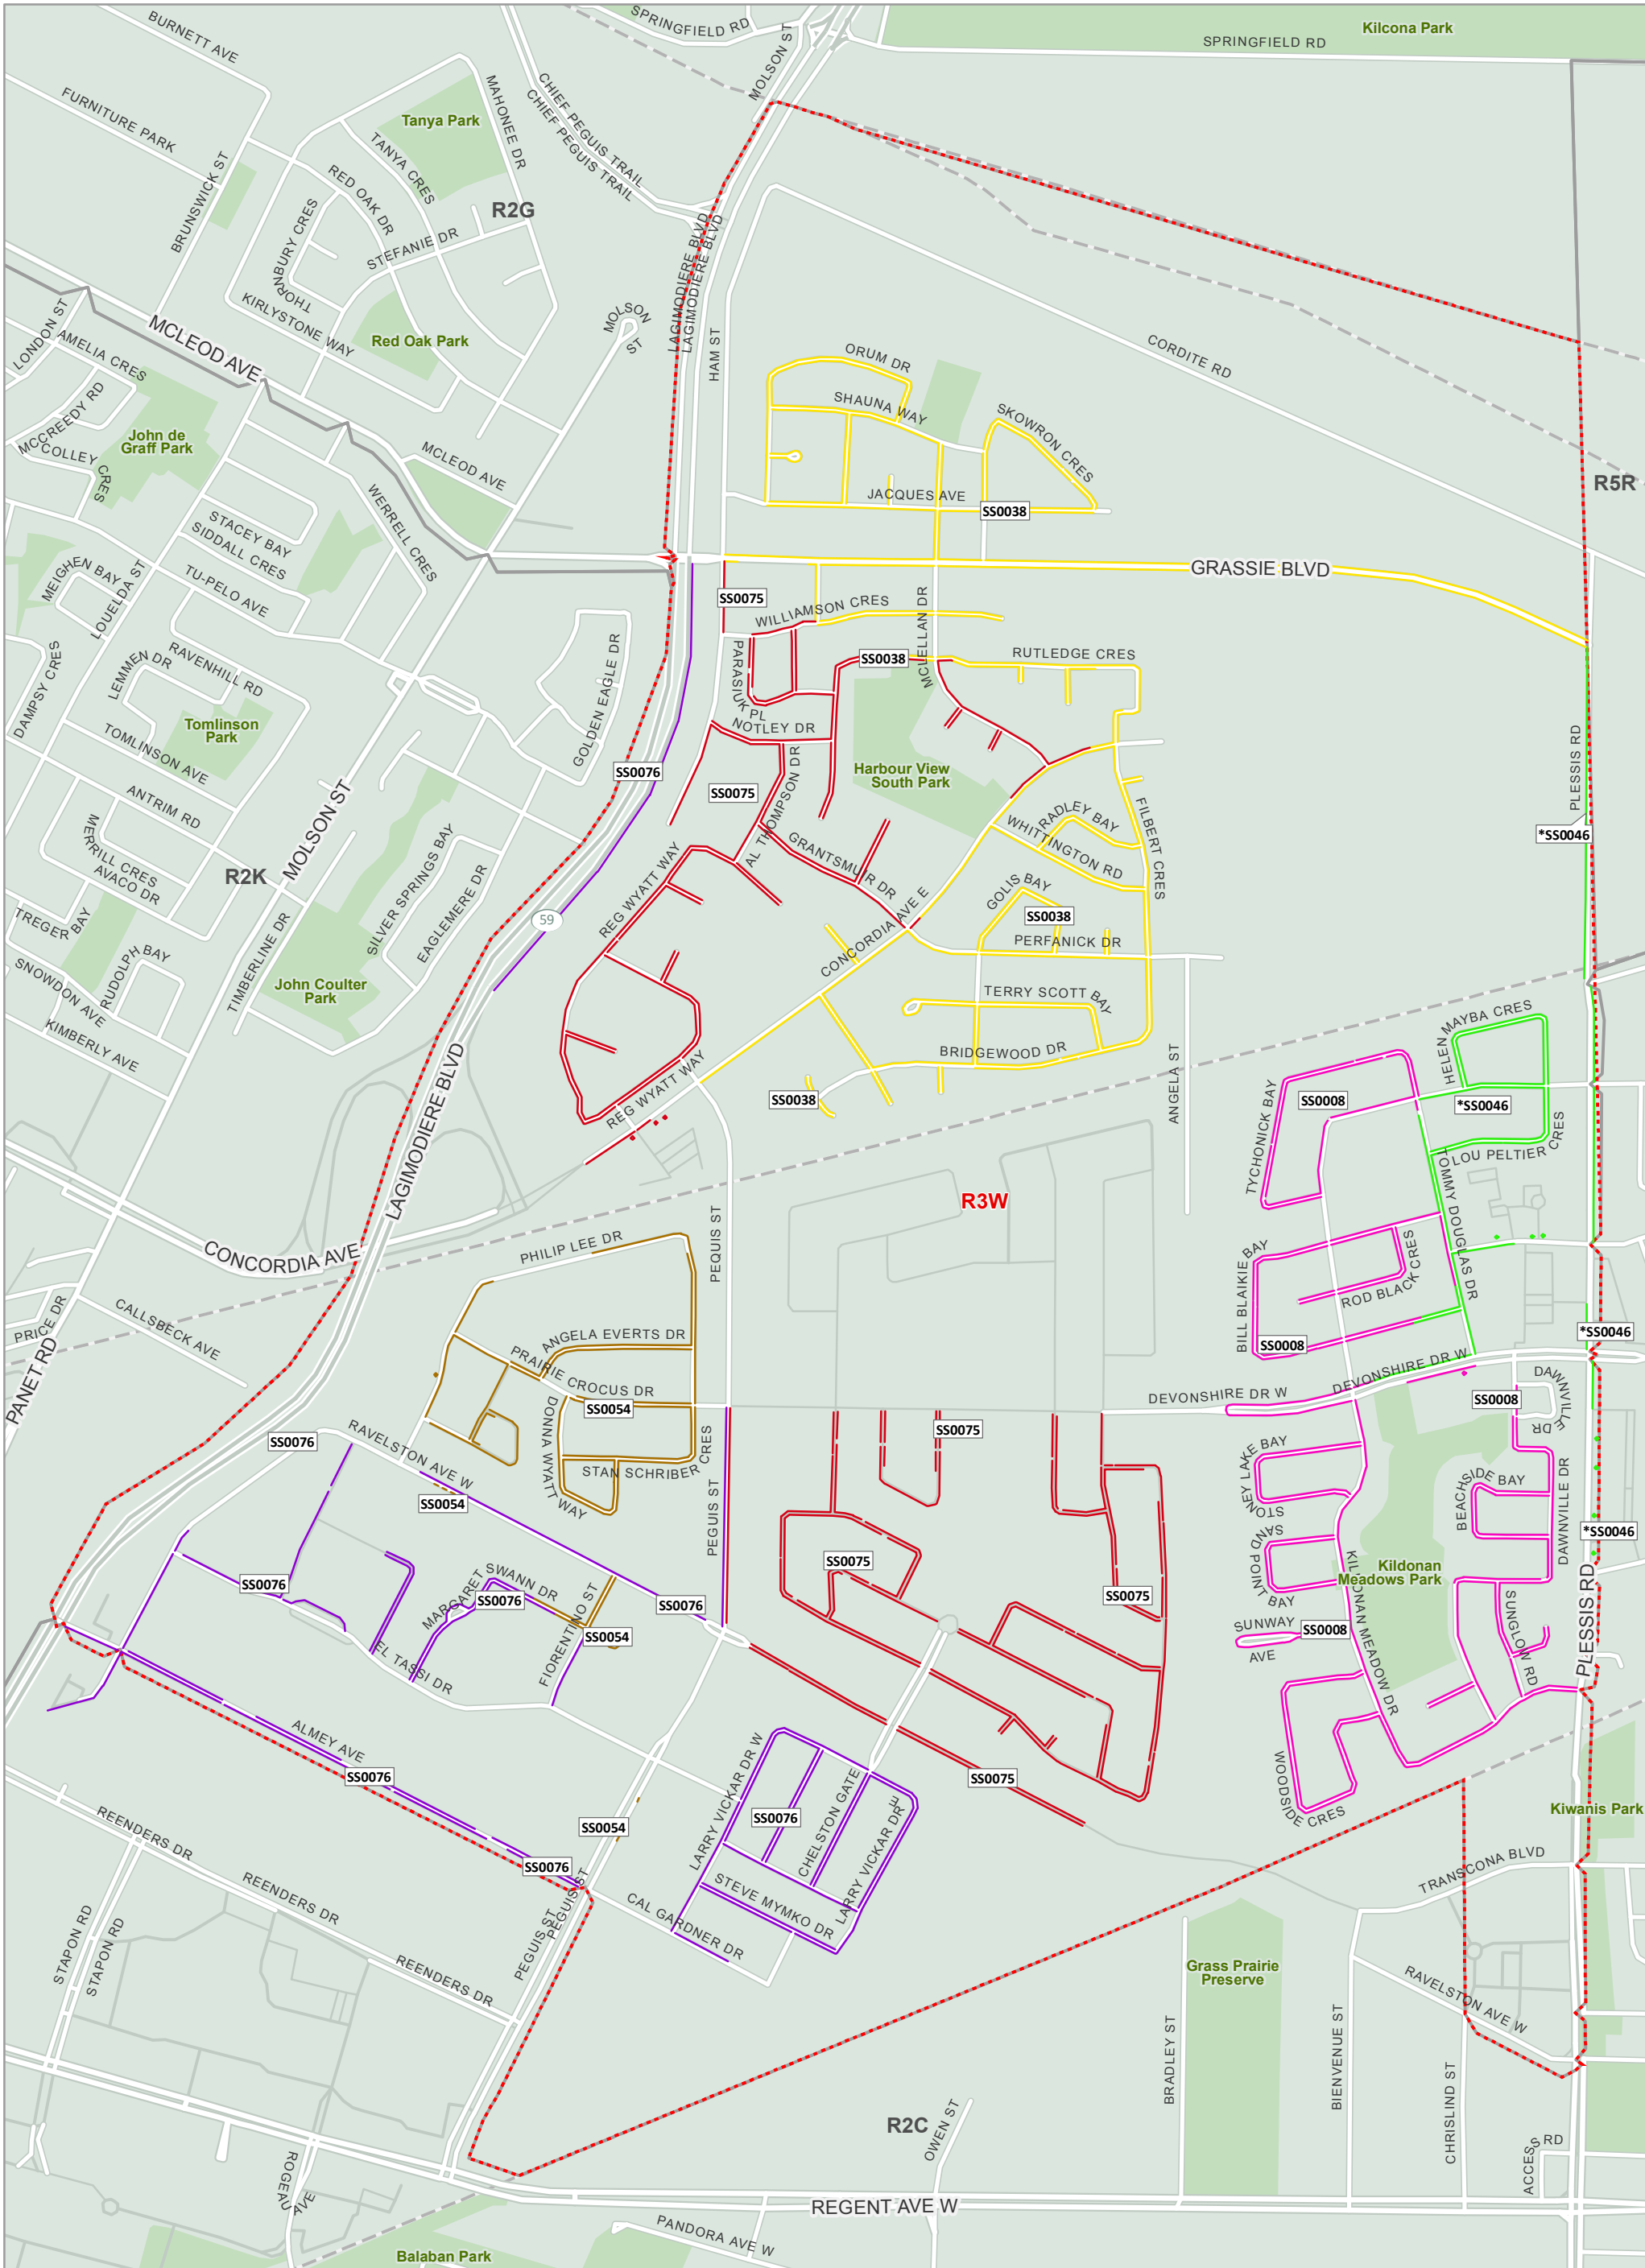

The Delivery Mode names that have an asterisk (*) indicate Modes that are split between more than one (1) FSA.
Les noms des modes de livraison avec un astérisque (*) indiquent des modes partagés entre plusieurs RTA.

From anywhere... De partout...
to anyone jusqu'à vous

Copyright © Canada Post Corporation, 2023 - This map is provided for the sole use of Canada Post customers in preparing their mail. Any other use, including resale and the use of the map as a component of another product or service, is strictly prohibited. The map is provided "as is" and Canada Post disclaims any warranty whatsoever. The map must be used only during the validity period noted and must be destroyed following the expiry of such validity period. If no validity period is indicated on the map, the map must be destroyed 30 days from the date you obtained the map from Household Counts & Maps. All rights not expressly granted are reserved by Canada Post and its licensors.

FSA Map Carte de RTA

0 0.076.15 0.3 0.45 0.6 km