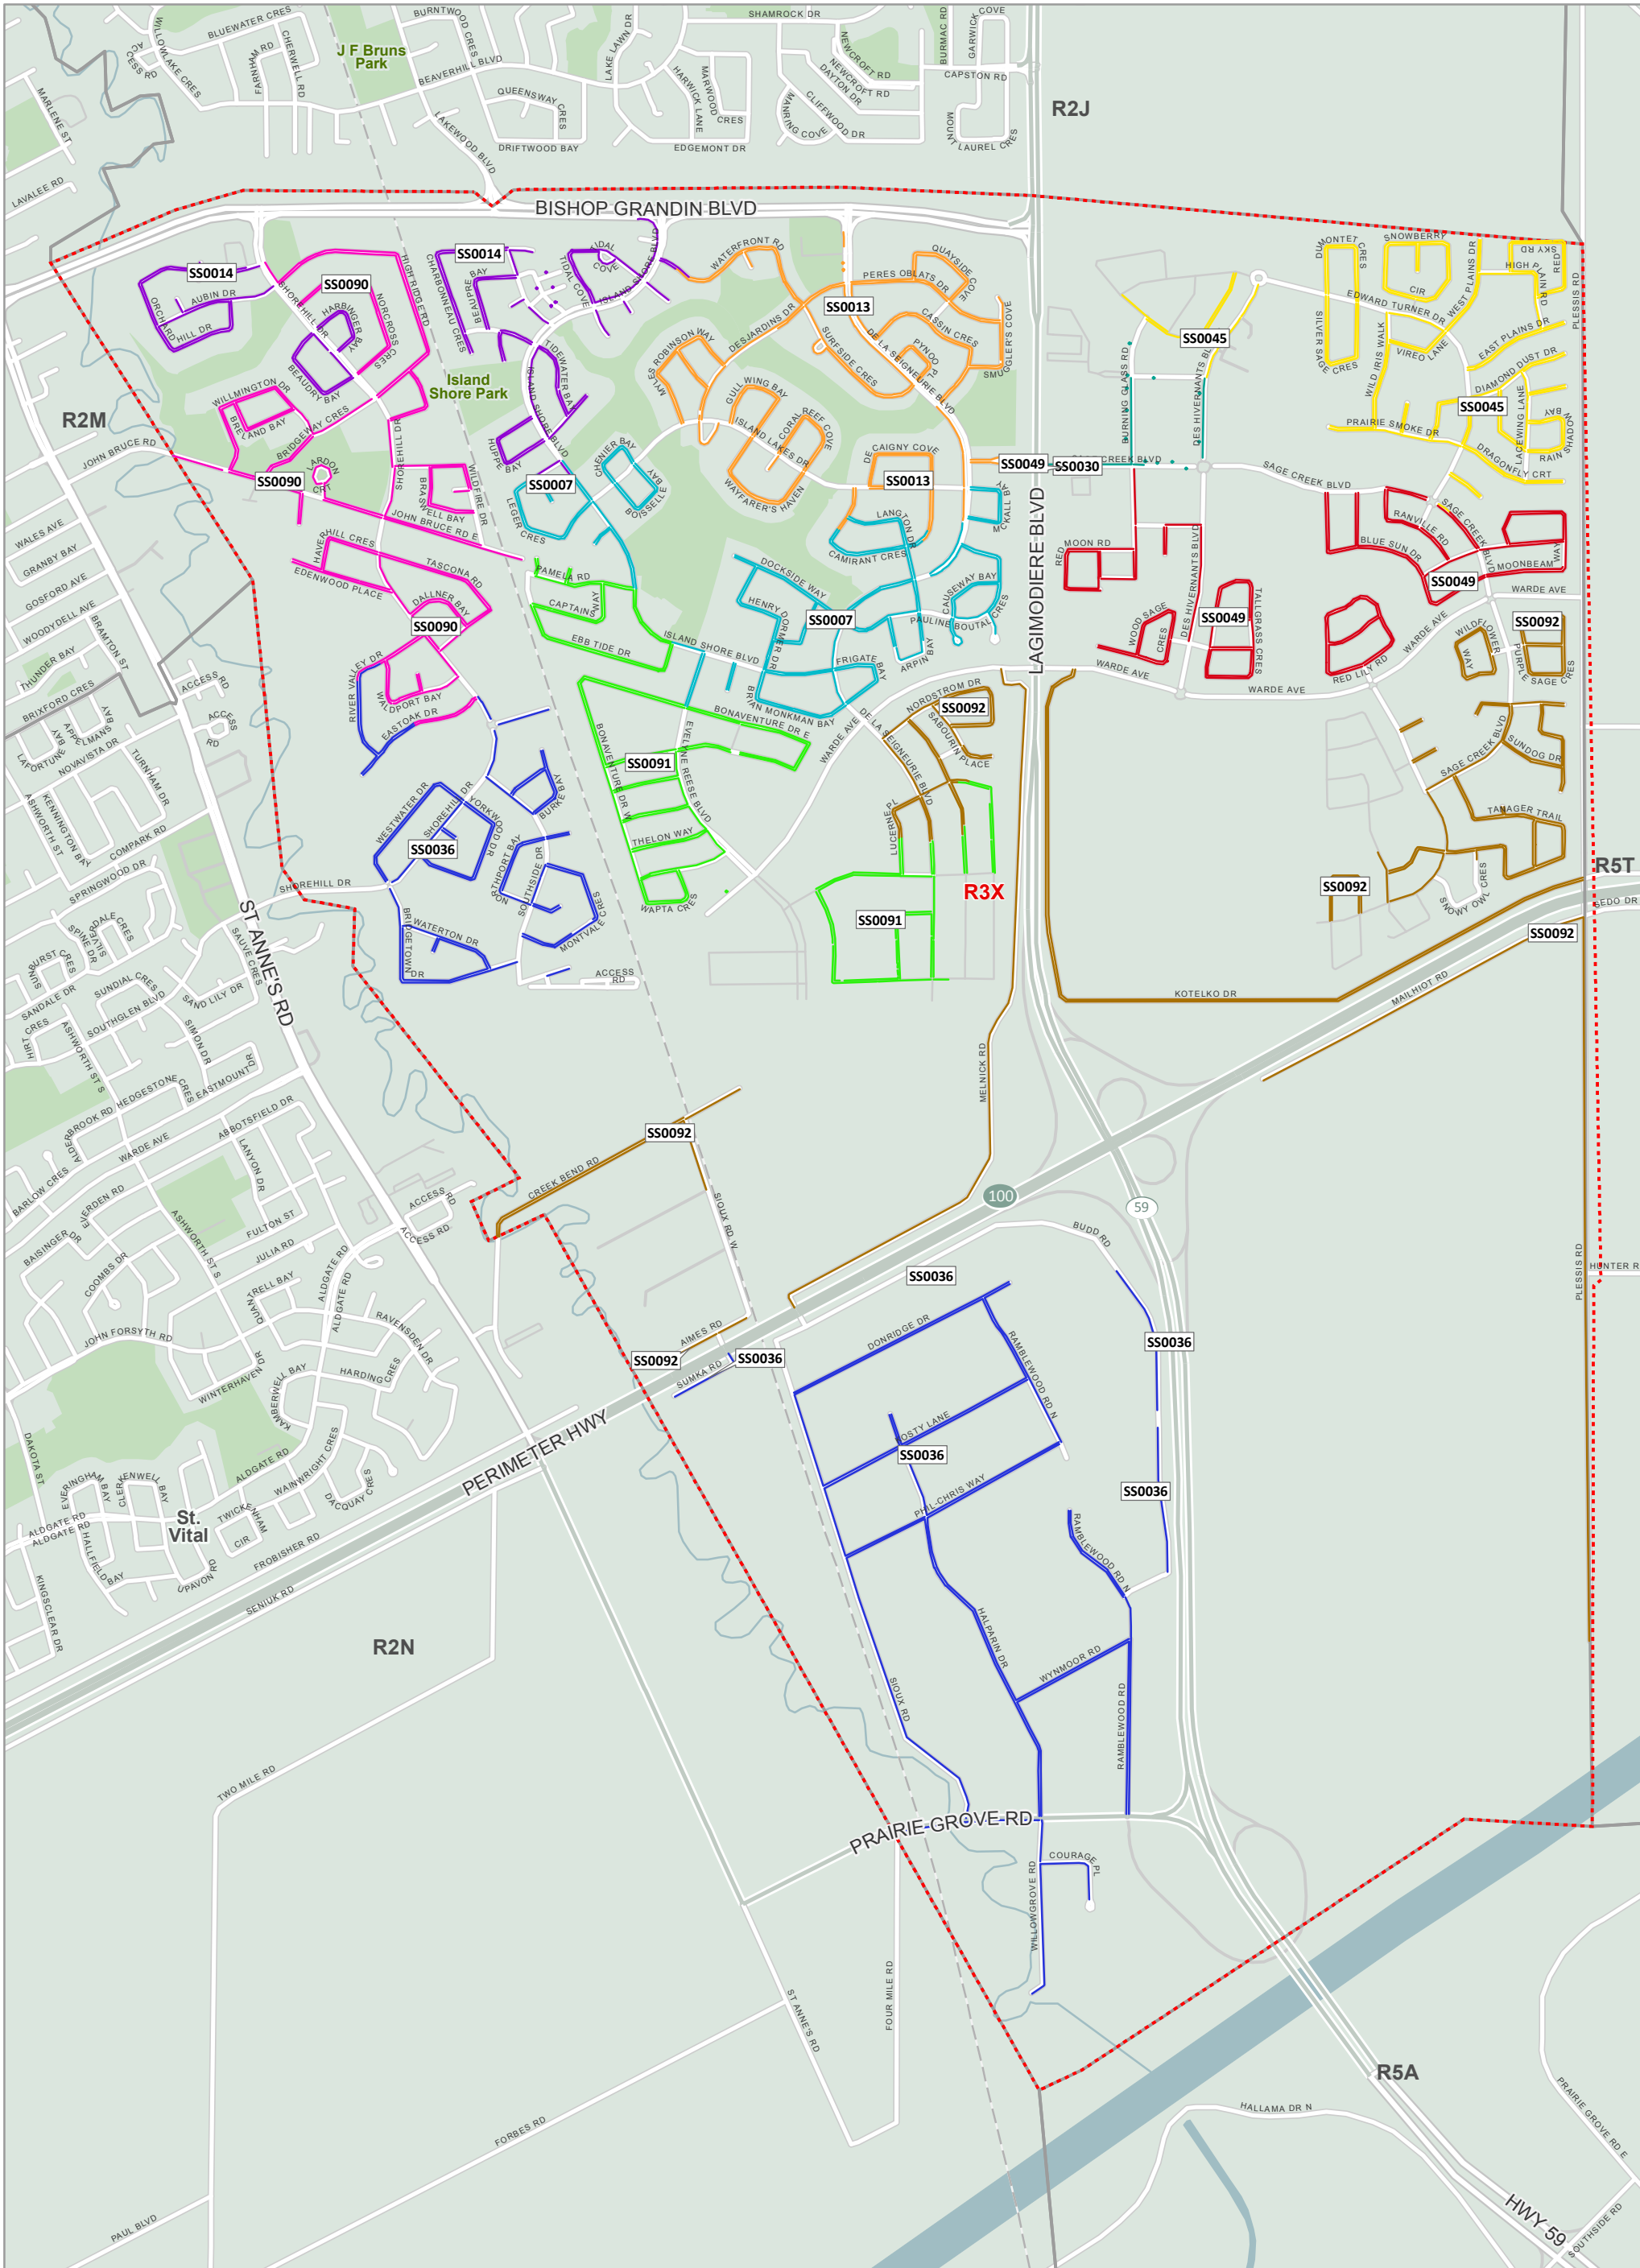

The Delivery Mode names that have an asterisk (*) indicate Modes that are split between more than one (1) FSA.
Les noms des modes de livraison avec un astérisque (*) indiquent des modes partagés entre plusieurs RTA.

From anywhere... De partout...
to anyone jusqu'à vous

Copyright © Canada Post Corporation, 2022 - This map is provided for the sole use of Canada Post customers in preparing their mail. Any other use, including resale and the use of the map as a component of another product or service, is strictly prohibited. The map is provided "as is" and Canada Post disclaims any warranty whatsoever. The map must be used only during the validity period noted and must be destroyed following the expiry of such validity period. If no validity period is indicated on the map, the map must be destroyed 30 days from the date you obtained the map from Household Counts & Maps. All rights not expressly granted are reserved by Canada Post and its licensors.

FSA Map Carte de RTA

0 0.15 0.3 0.6 0.9 1.2 km