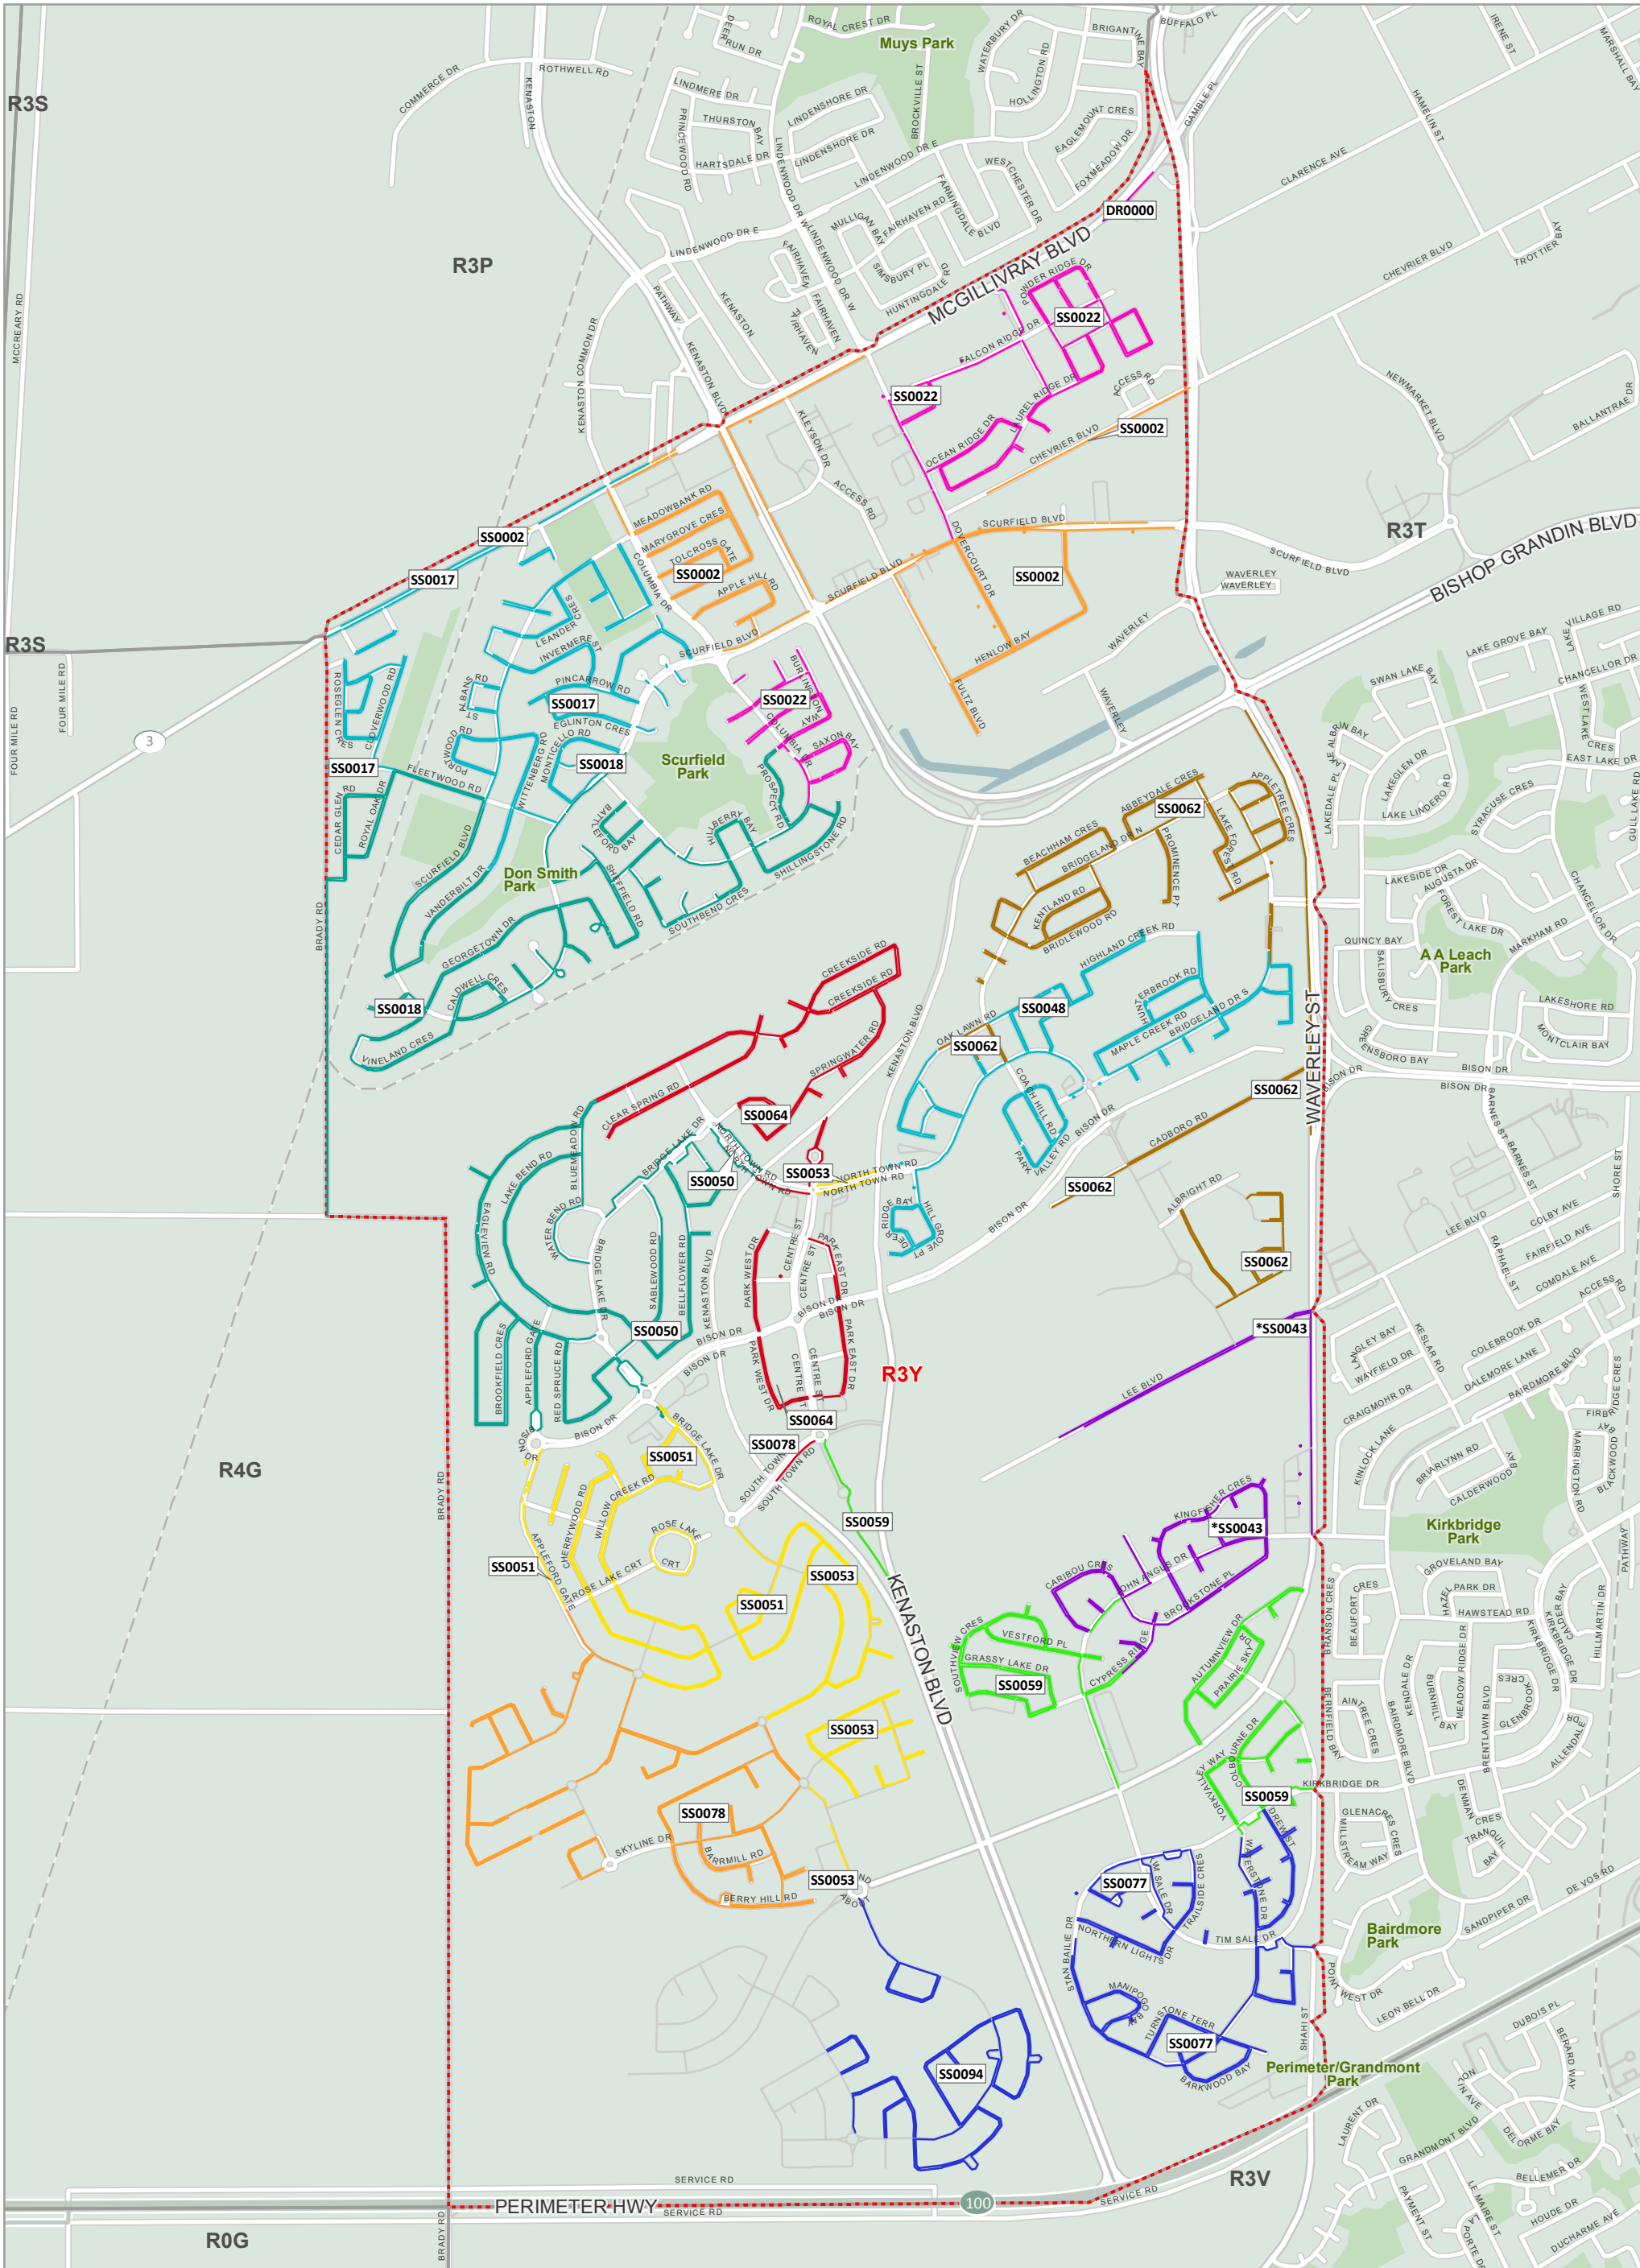

The Delivery Mode names that have an asterisk (*) indicate Modes that are split between more than one (1) FSA.
Les noms des modes de livraison avec un astérisque (*) indiquent des modes partagés entre plusieurs RTA.

From anywhere... De partout...
to anyone jusqu'à vous

Copyright © Canada Post Corporation, 2023 - This map is provided for the sole use of Canada Post customers in preparing their mail. Any other use, including resale and the use of the map as a component of another product or service, is strictly prohibited. The map is provided "as is" and Canada Post disclaims any warranty whatsoever. The map must be used only during the validity period noted and must be destroyed following the expiry of such validity period. If no validity period is indicated on the map, the map must be destroyed 30 days from the date you obtained the map from Household Counts & Maps. All rights not expressly granted are reserved by Canada Post and its licensors.

FSA Map Carte de RTA

0 0.1750.35 0.7 1.05 1.4 km