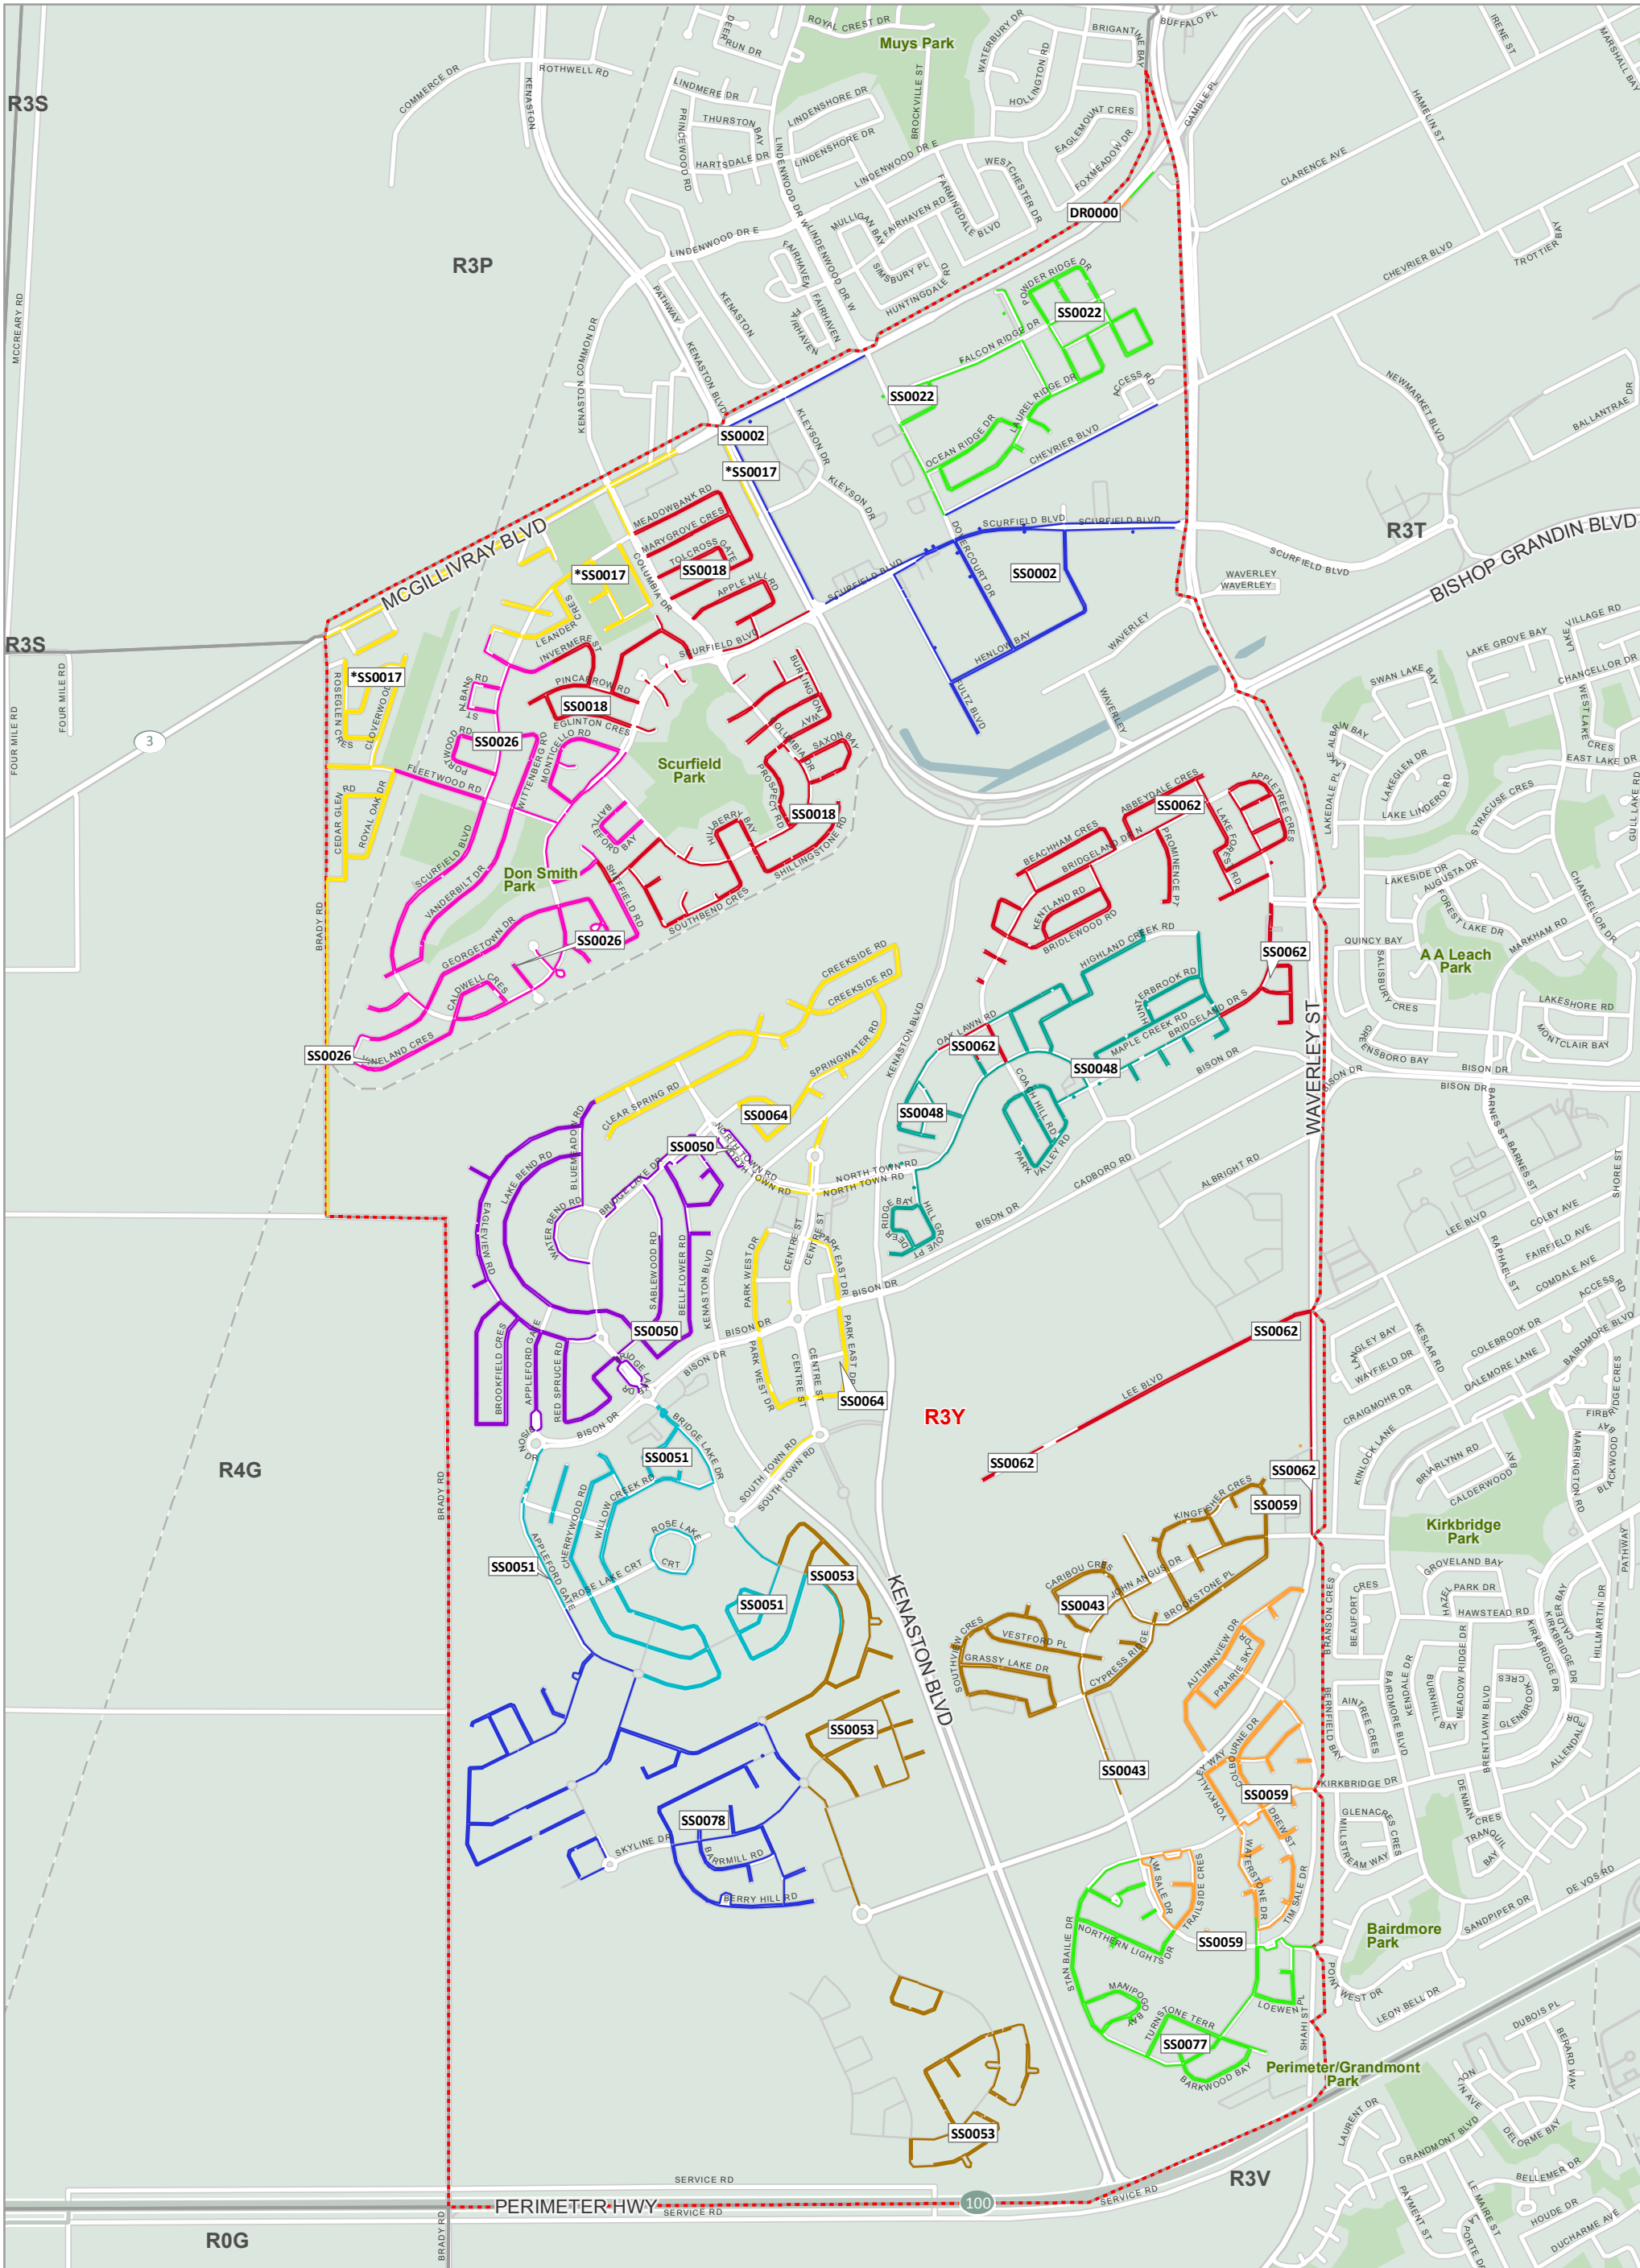

The Delivery Mode names that have an asterisk (*) indicate Modes that are split between more than one (1) FSA.
Les noms des modes de livraison avec un astérisque (*) indiquent des modes partagés entre plusieurs RTA.

From anywhere... De partout...
to anyone jusqu'à vous

Copyright © Canada Post Corporation, 2022 - This map is provided for the sole use of Canada Post customers in preparing their mail. Any other use, including resale and the use of the map as a component of another product or service, is strictly prohibited. The map is provided "as is" and Canada Post disclaims any warranty whatsoever. The map must be used only during the validity period noted and must be destroyed following the expiry of such validity period. If no validity period is indicated on the map, the map must be destroyed 30 days from the date you obtained the map from Household Counts & Maps. All rights not expressly granted are reserved by Canada Post and its licensors.

FSA Map Carte de RTA

0 0.1750.35 0.7 1.05 1.4 km